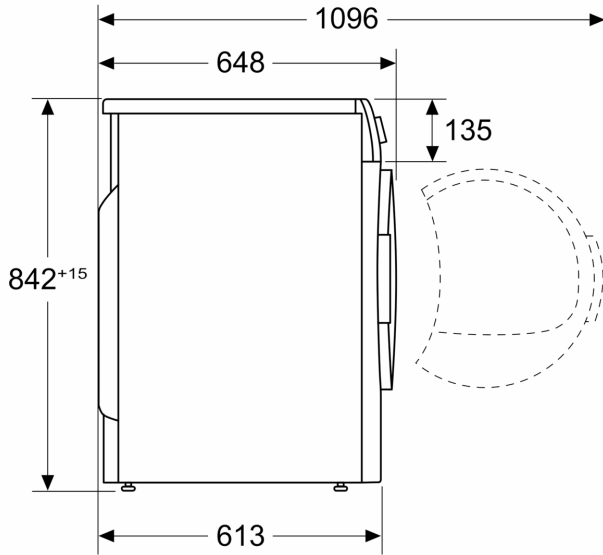

Technical Data

Installation type:Freestanding
 Removable work top:No
 Door hinge:Right
 Length of electrical supply cord: 179.5 cm
 Height of removable worktop: 0 mm
 Dimensions: 842 x 598 x 613 mm
 Net weight:45.5 kg
 EAN code: 4242005308705
 Connection rating: 2800 W
 Fuse protection:13 A
 Voltage: 220-240 V
 Frequency: 50 Hz
 Capacity: 8.0 kg
 Energy efficiency rating: B
 Energy consumption electric dryer, full load - NEW (2010/30/EC)4.71 kWh
 Standard cotton programme time at full load: 150 min
 Energy consumption electric dryer, partial load - NEW (2010/30/EC):2.56 kWh
 Standard cotton programme time at partial load: 83 min
 Weighted annual energy consumption, electric dryer - NEW (2010/30/EC): 560.0 kWh/annum
 Weighted programme time: 112 min
 Average condensation efficiency full load (%):88 %
 Average condensation efficiency partial load (%):88 %
 Weighted condensation efficiency (%): 88 %

Technical Information

- slide-under installation
- Dimensions (H x W): 84.2 cm x 59.8 cm
- Appliance depth: 61.3 cm
- Appliance depth with open door: 109.6 cm

¹ At a range of energy efficiency classes from A+++ to D

Measurements in mm

Measurements in mm