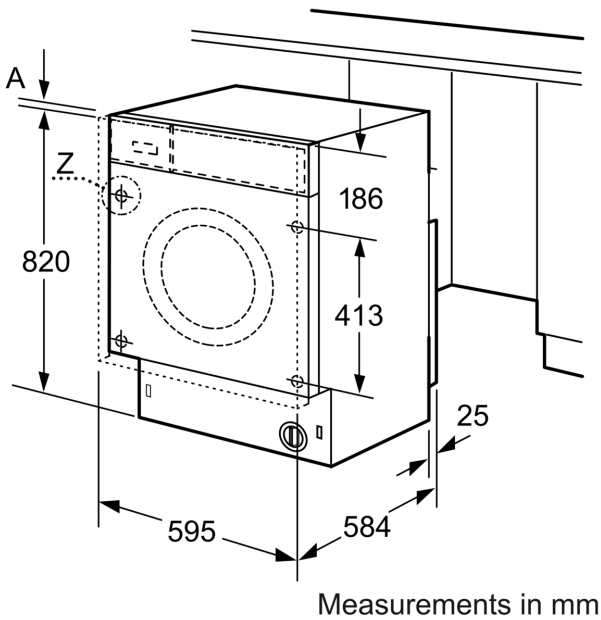

Features

Technical Data

Energy Efficiency Class Wash/Dry cycle(Regulation): E
 Energy Efficiency Class Eco 40-60 programme (Regulation): E
 Weighted energy consumption in kWh per 100 full Wash/Dry cycles:266 kWh
 Weighted energy consumption in kWh per 100 washing cycles of eco 40-60 programme:77 kWh
 Maximum capacity in kg in a Wash/Dry cycle: 4.0
 Maximum capacity in kg in a wash cycle:7.0
 The water consumption of the full wash and dry cycle in liters per cycle: 68 l
 The water consumption of the eco programme in liters per cycle: 44 l
 Duration of the full wash and dry cycle in hours and mins at rated capacity: 5:30 h
 Duration of eco 40-60 programme in hours and mins at rated capacity: 2:50 h
 Spin-drying efficiency class of eco 40-60 programme: B
 Airborne acoustical noise emissions : 72 dB(A) re 1 pW
 Airborne acoustical noise emission class:A
 Design: Freestanding
 Removable work top:No
 Door opening:Left
 Length of electrical supply cord: 220.0 cm
 Height of removable worktop:0 mm
 Dimensions of the product:820 x 595 x 584 mm
 Weight: 82.1 kg
 Drum volume:52 l
 EAN code:4242003940259

Technical Information

- adjustable base height: 16.5 cm
- adjustable base depth: 6.5 cm
- Dimensions (H X W X D): 82 x 59.5 x 56 cm
- Height adjustment with cardanDrive
- Fully integrated

^{1 2} Scale of Energy Efficiency Classes from A to G

iQ500, Washer dryer, 7/4 kg
WK14D543GB

Dimensioned drawings

Dimensioned drawings

Z detail

Measurements in mm