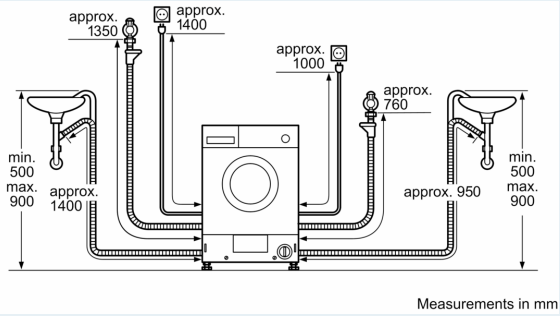

Features

Technical Data

Energy Efficiency Class Wash/Dry cycle(Regulation): E
 Energy Efficiency Class Eco 40-60 programme (Regulation): E
 Weighted energy consumption in kWh per 100 full Wash/Dry cycles:266 kWh
 Weighted energy consumption in kWh per 100 washing cycles of eco 40-60 programme:77 kWh
 Maximum capacity in kg in a Wash/Dry cycle: 4.0
 Maximum capacity in kg in a wash cycle:7.0
 The water consumption of the full wash and dry cycle in liters per cycle: 68 l
 The water consumption of the eco programme in liters per cycle: 44 l
 Duration of the full wash and dry cycle in hours and mins at rated capacity: 5:30 h
 Duration of eco 40-60 programme in hours and mins at rated capacity: 2:50 h
 Spin-drying efficiency class of eco 40-60 programme: B
 Airborne acoustical noise emissions : 72 dB(A) re 1 pW
 Airborne acoustical noise emission class:A
 Design: Freestanding
 Removable work top:No
 Door opening:Left
 Length of electrical supply cord: 220.0 cm
 Height of removable worktop:0 mm
 Dimensions of the product:820 x 595 x 584 mm
 Weight: 82.1 kg
 Drum volume:52 l
 EAN code:4242003940259

Technical Information

- adjustable base height: 16.5 cm
- adjustable base depth: 6.5 cm
- Dimensions (H X W X D): 82 x 59.5 x 56 cm
- Height adjustment with cardanDrive
- Fully integrated

^{1 2} Scale of Energy Efficiency Classes from A to G

iQ500, Washer dryer, 7/4 kg
WK14D543GB

Dimensioned drawings

Dimensioned drawings

Z detail

Measurements in mm