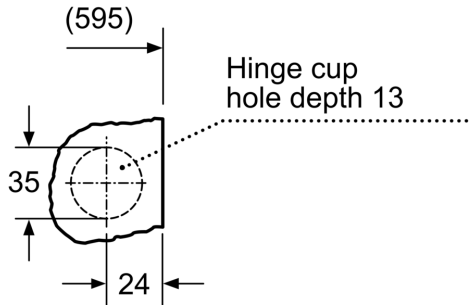

Technical Information

- adjustable base height: 16.5 cm
- adjustable base depth: 6.5 cm
- Dimensions (H X W X D): 82 x 59.5 x 56 cm
- Height adjustment with cardanDrive
- Fully integrated

^{1 2} Scale of Energy Efficiency Classes from A to G

iQ500, Washer dryer, 7/4 kg
WK14D543GB

Dimensioned drawings

Dimensioned drawings

Z detail

Measurements in mm