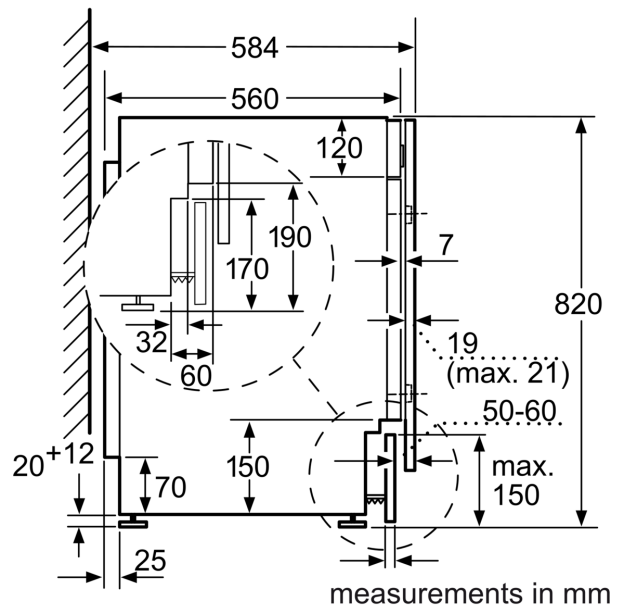

Features

Technical Data

Energy Efficiency Class Wash/Dry cycle(Regulation): E
 Energy Efficiency Class Eco 40-60 programme (Regulation): E
 Weighted energy consumption in kWh per 100 full Wash/Dry cycles:266 kWh
 Weighted energy consumption in kWh per 100 washing cycles of eco 40-60 programme:77 kWh
 Maximum capacity in kg in a Wash/Dry cycle: 4.0
 Maximum capacity in kg in a wash cycle:7.0
 The water consumption of the full wash and dry cycle in liters per cycle: 68 l
 The water consumption of the eco programme in liters per cycle: 44 l
 Duration of the full wash and dry cycle in hours and mins at rated capacity: 5:30 h
 Duration of eco 40-60 programme in hours and mins at rated capacity: 2:50 h
 Spin-drying efficiency class of eco 40-60 programme: B
 Airborne acoustical noise emissions : 72 dB(A) re 1 pW
 Airborne acoustical noise emission class:A
 Design: Freestanding
 Removable work top:No
 Door opening:Left
 Length of electrical supply cord: 220.0 cm
 Height of removable worktop:0 mm
 Dimensions of the product:820 x 595 x 584 mm
 Weight: 82.1 kg
 Drum volume:52 l
 EAN code:4242003940259

Technical Information

- adjustable base height: 16.5 cm
- adjustable base depth: 6.5 cm
- Dimensions (H X W X D): 82 x 59.5 x 56 cm
- Height adjustment with cardanDrive
- Fully integrated

^{1 2} Scale of Energy Efficiency Classes from A to G

iQ500, Washer dryer, 7/4 kg
WK14D543GB

Dimensioned drawings

Dimensioned drawings

Z detail

Measurements in mm