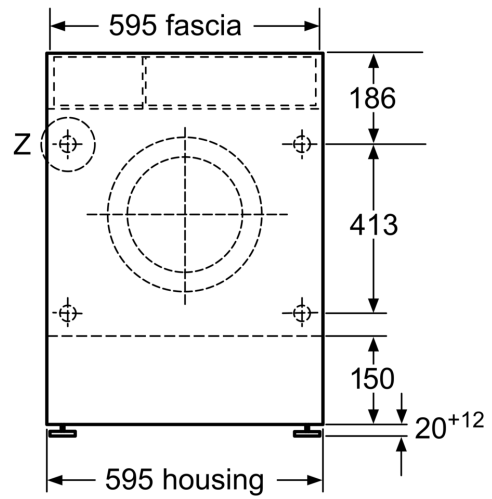

Technical Information

- adjustable base height: 16.5 cm
- adjustable base depth: 6.5 cm
- Dimensions (H X W X D): 82 x 59.5 x 56 cm
- Height adjustment with cardanDrive
- Fully integrated

^{1 2} Scale of Energy Efficiency Classes from A to G

iQ500, Washer dryer, 7/4 kg
WK14D543GB

Dimensioned drawings

Dimensioned drawings

Z detail

Measurements in mm