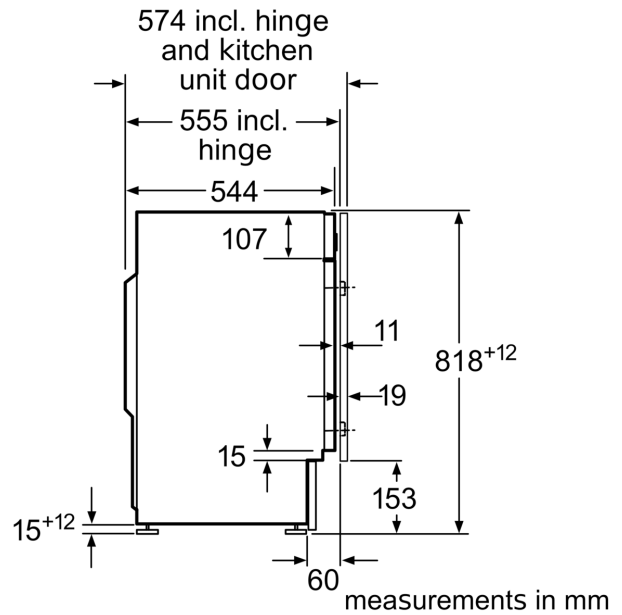

**Series 6, Built-in washing machine, 8 kg, 1400 rpm
WIW28302GB**