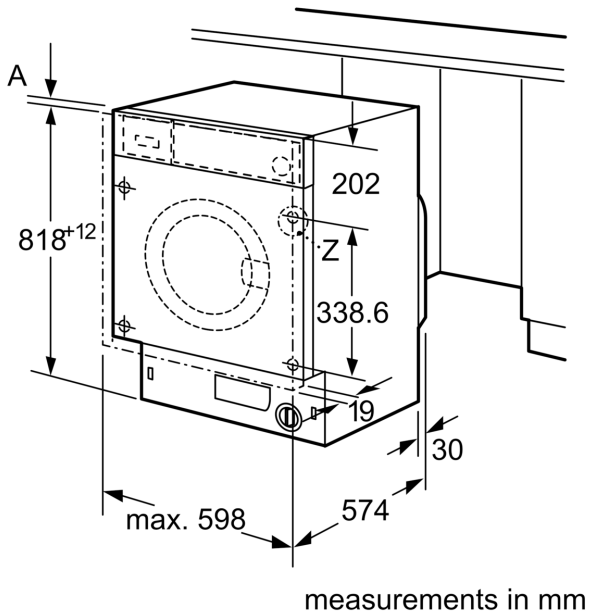

**Series 6, Built-in washing machine, 8 kg, 1400 rpm
WIW28302GB**