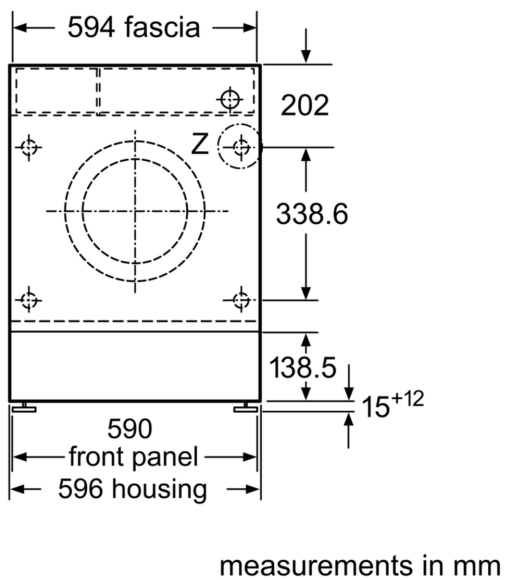

**Series 6, Built-in washing machine, 8 kg, 1400 rpm
WIW28302GB**