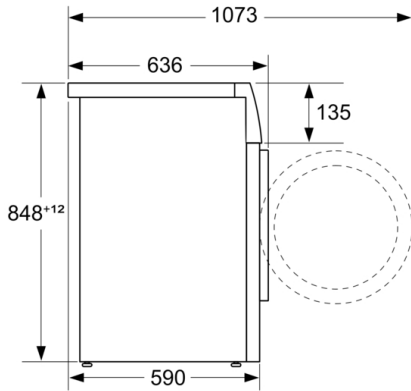

Construction type: Free-standing

Height of removable worktop: -2 mm

Dimensions of the product: 848 x 598 x 590 mm

Net weight: 73.5 kg

Connection rating: 2300 W

Fuse protection: 10 A

Voltage: 220-240 V

Frequency: 50-60 Hz

Technical Information

- Slide-under installation
- Large silver-black grey door with 165° opening
- Dimensions (H x W): 84.8 cm x 59.8 cm
- Appliance depth: 59.0 cm
- Appliance depth incl. door: 63.6 cm
- Appliance depth with open door: 107.3 cm

measurements in mm

measurements in mm