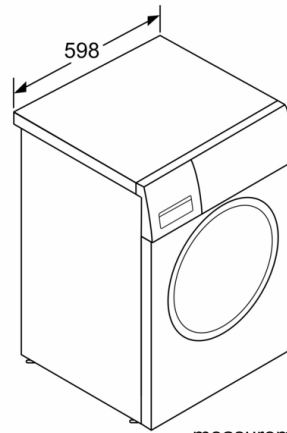

**Series 6, Washing machine, front loader, 9
kg, 1400 rpm
WGG2449RGB**

measurements in mm

measurements in mm