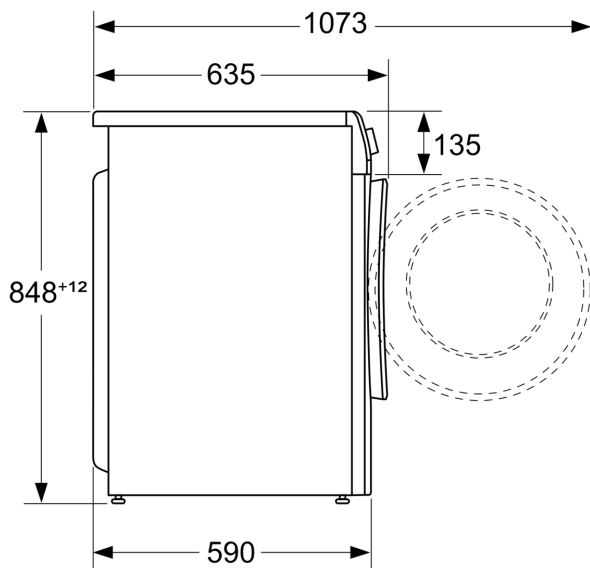

Technical Information

- Slide-under installation

- Dimensions (H x W): 84.8 cm x 59.8 cm
- Appliance depth: 59.0 cm
- Appliance depth incl. door: 63.5 cm
- Appliance depth with open door: 107.3 cm

^{1 2} Scale of Energy Efficiency Classes from A to G

⁶ Weighted water consumption in litres per washing cycle (in Eco 40-60 programme)

⁷ Duration of Eco 40-60 programme, Wash and Dry cycle / Wash only cycle

^{**} Values are rounded.

WASHER-DRYER, 8/5 KG, 1400 RPM
UNA341U8GB

Dimensioned drawings

measurements in mm

measurements in mm