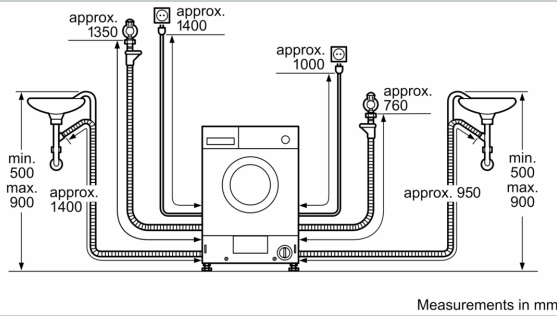

Features

Technical Data

Energy Efficiency Class Wash/Dry cycle(Regulation): E
 Energy Efficiency Class Eco 40-60 programme (Regulation): E
 Weighted energy consumption in kWh per 100 full Wash/Dry cycles: 266 kWh
 Weighted energy consumption in kWh per 100 washing cycles of eco 40-60 programme: 77 kWh
 Maximum capacity in kg in a Wash/Dry cycle: 4.0
 Maximum capacity in kg in a wash cycle: 7.0
 The water consumption of the full wash and dry cycle in liters per cycle: 68 l
 The water consumption of the eco programme in liters per cycle: 44 l
 Duration of the full wash and dry cycle in hours and mins at rated capacity: 5:30 h
 Duration of eco 40-60 programme in hours and mins at rated capacity: 2:50 h
 Spin-drying efficiency class of eco 40-60 programme: B
 Airborne acoustical noise emissions : 72 dB(A) re 1 pW
 Airborne acoustical noise emission class: A
 Construction type: Free-standing
 Removable work top: No
 Door hinge: Left
 Length of electrical supply cord: 220.0 cm
 Height of removable worktop: 0 mm
 Dimensions of the product: 820 x 595 x 584 mm
 Net weight: 85.1 kg
 Drum volume: 52 l
 EAN code: 4242004274209

Technical Information

- adjustable base height: 16.5 cm
- adjustable base depth: 6.5 cm
- Dimensions (H X W X D): 82 x 59.5 x 56 cm
- Height adjustment with Cardan drive
- Fully integratable

^{1 2} Scale of Energy Efficiency Classes from A to G

WASHER DRYER, 7/4 KG
 V6540X3GB

Dimensioned drawings

Dimensioned drawings

Z detail

Measurements in mm