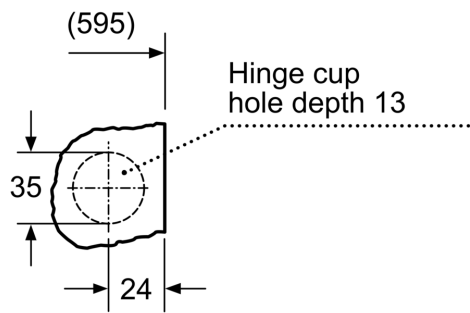

Technical Information

- adjustable base height: 16.5 cm
- adjustable base depth: 6.5 cm
- Dimensions (H X W X D): 82 x 59.5 x 56 cm
- Height adjustment with Cardan drive
- Fully integratable

^{1 2} Scale of Energy Efficiency Classes from A to G

WASHER DRYER, 7/4 KG
 V6540X3GB

Dimensioned drawings

Dimensioned drawings

Z detail

Measurements in mm