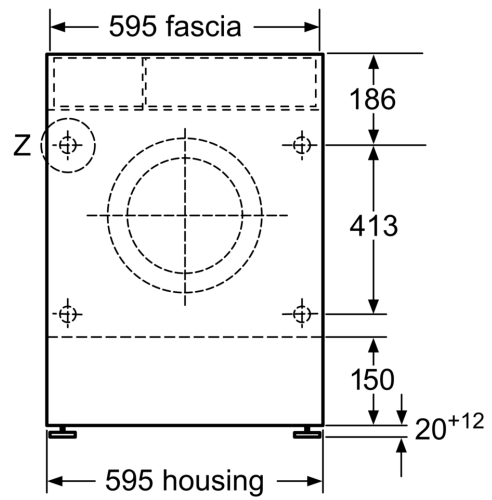

Technical Information

- adjustable base height: 16.5 cm
- adjustable base depth: 6.5 cm
- Dimensions (H X W X D): 82 x 59.5 x 56 cm
- Height adjustment with Cardan drive
- Fully integratable

^{1 2} Scale of Energy Efficiency Classes from A to G

WASHER DRYER, 7/4 KG
 V6540X3GB

Dimensioned drawings

Dimensioned drawings

Z detail

Measurements in mm