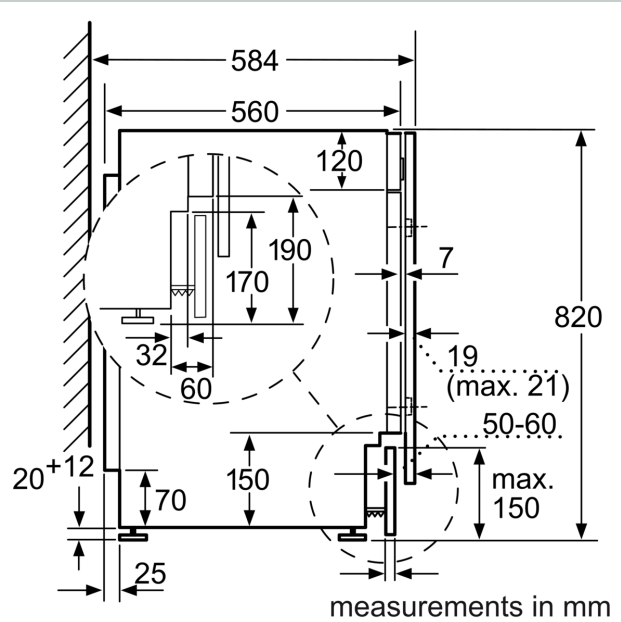

Features

Technical Data

Energy Efficiency Class Wash/Dry cycle(Regulation): E
 Energy Efficiency Class Eco 40-60 programme (Regulation): E
 Weighted energy consumption in kWh per 100 full Wash/Dry cycles: 266 kWh
 Weighted energy consumption in kWh per 100 washing cycles of eco 40-60 programme: 77 kWh
 Maximum capacity in kg in a Wash/Dry cycle: 4.0
 Maximum capacity in kg in a wash cycle: 7.0
 The water consumption of the full wash and dry cycle in liters per cycle: 68 l
 The water consumption of the eco programme in liters per cycle: 44 l
 Duration of the full wash and dry cycle in hours and mins at rated capacity: 5:30 h
 Duration of eco 40-60 programme in hours and mins at rated capacity: 2:50 h
 Spin-drying efficiency class of eco 40-60 programme: B
 Airborne acoustical noise emissions : 72 dB(A) re 1 pW
 Airborne acoustical noise emission class: A
 Construction type: Free-standing
 Removable work top: No
 Door hinge: Left
 Length of electrical supply cord: 220.0 cm
 Height of removable worktop: 0 mm
 Dimensions of the product: 820 x 595 x 584 mm
 Net weight: 85.1 kg
 Drum volume: 52 l
 EAN code: 4242004274209

Technical Information

- adjustable base height: 16.5 cm
- adjustable base depth: 6.5 cm
- Dimensions (H X W X D): 82 x 59.5 x 56 cm
- Height adjustment with Cardan drive
- Fully integratable

^{1 2} Scale of Energy Efficiency Classes from A to G

WASHER DRYER, 7/4 KG
 V6540X3GB

Dimensioned drawings

Dimensioned drawings

Z detail

Measurements in mm