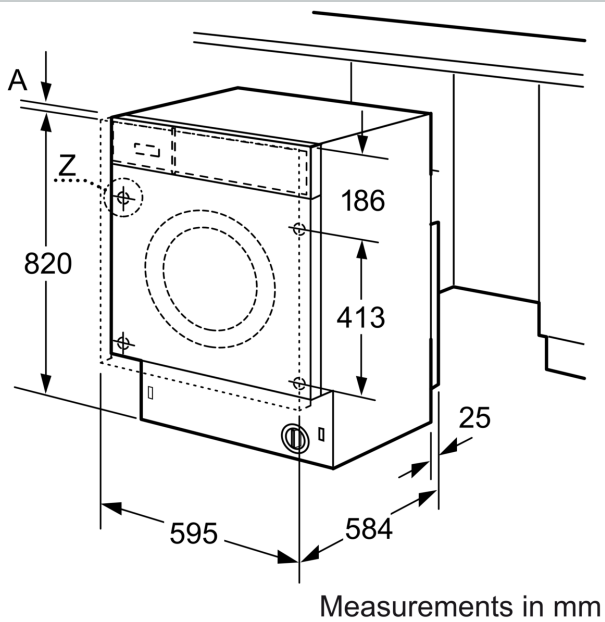

Features

Technical Data

Energy Efficiency Class Wash/Dry cycle(Regulation): E
 Energy Efficiency Class Eco 40-60 programme (Regulation): E
 Weighted energy consumption in kWh per 100 full Wash/Dry cycles: 266 kWh
 Weighted energy consumption in kWh per 100 washing cycles of eco 40-60 programme: 77 kWh
 Maximum capacity in kg in a Wash/Dry cycle: 4.0
 Maximum capacity in kg in a wash cycle: 7.0
 The water consumption of the full wash and dry cycle in liters per cycle: 68 l
 The water consumption of the eco programme in liters per cycle: 44 l
 Duration of the full wash and dry cycle in hours and mins at rated capacity: 5:30 h
 Duration of eco 40-60 programme in hours and mins at rated capacity: 2:50 h
 Spin-drying efficiency class of eco 40-60 programme: B
 Airborne acoustical noise emissions : 72 dB(A) re 1 pW
 Airborne acoustical noise emission class: A
 Construction type: Free-standing
 Removable work top: No
 Door hinge: Left
 Length of electrical supply cord: 220.0 cm
 Height of removable worktop: 0 mm
 Dimensions of the product: 820 x 595 x 584 mm
 Net weight: 85.1 kg
 Drum volume: 52 l
 EAN code: 4242004274209

Technical Information

- adjustable base height: 16.5 cm
- adjustable base depth: 6.5 cm
- Dimensions (H X W X D): 82 x 59.5 x 56 cm
- Height adjustment with Cardan drive
- Fully integratable

^{1 2} Scale of Energy Efficiency Classes from A to G

WASHER DRYER, 7/4 KG
 V6540X3GB

Dimensioned drawings

Dimensioned drawings

Z detail

Measurements in mm