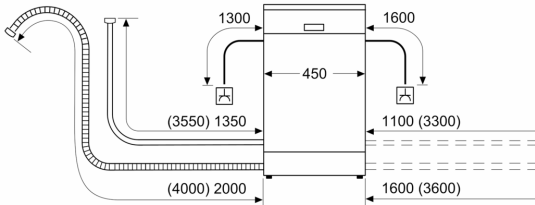

Technical Data

Energy Efficiency Class: F
 Energy Consumption for 100 cycles Eco Programme: 78 kWh
 Maximum number of place settings: 9
 The water consumption of the eco programme in liters per cycle: 9.5 l
 Programme duration: 3:35 h
 Airborne acoustical noise emissions : 48 dB(A) re 1 pW
 Airborne acoustical noise emission class: C
 Installation type: Freestanding
 Height of removable worktop: 30 mm
 Dimensions of the product (HxWxD): 845 x 450 x 600 mm
 Depth with open door 90 degree: 1155 mm
 Adjustable feet: Yes - all
 Maximum adjustability feet: 20 mm
 Adjustable plinth: No
 Net weight: 44.4 kg
 Gross weight: 45.5 kg
 Connection rating: 2400 W
 Fuse protection: 10 A
 Voltage: 220-240 V
 Frequency: 50; 60 Hz
 Length of electrical supply cord: 175.0 cm
 Plug type: GB plug
 Length inlet hose: 165 cm
 Length outlet hose: 205 cm
 EAN code: 4242005204489
 Installation type: Free-standing with built-in possibility

¹ Scale of Energy Efficiency Classes from A to G

² Energy consumption in kWh per 100 cycles (in programme Eco 50 °C)

³ Water consumption in litres per cycle (in programme Eco 50 °C)

⁴ Duration of programme Eco 50 °C

**Series 2, Free-standing dishwasher,
45 cm, White
SPS2IKW04G**

measurements in mm

⏏ socket
() values with extension kit