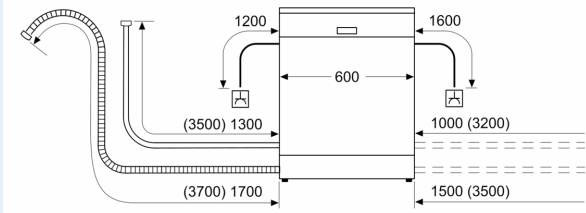

iQ300, Free-standing dishwasher, 60 cm, White SN23HW64CG

Dimensioned drawings

measurements in mm

socket
( ) values with extension kit