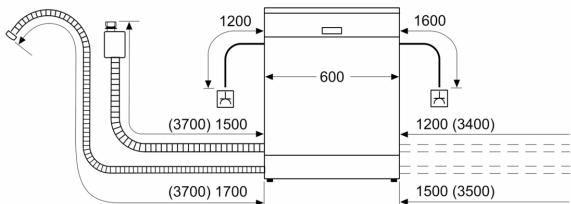

iQ300, Free-standing dishwasher,
60 cm, Brushed black steel
anti-fingerprint
SN23EC03ME

measurements in mm

⚡ socket
( ) values with extension kit