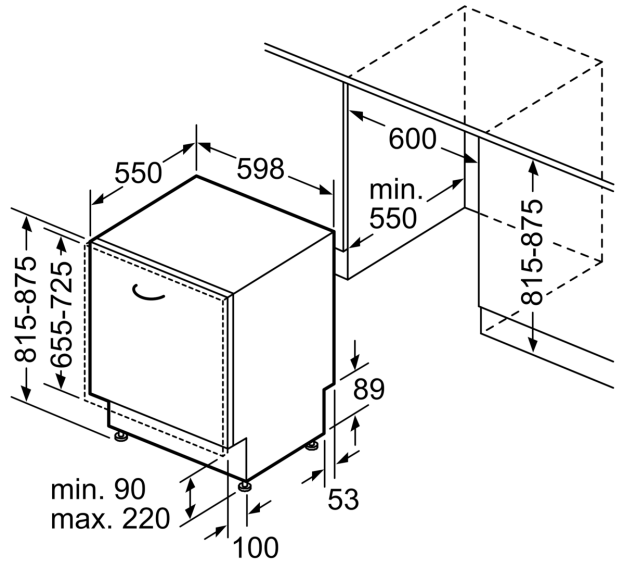

Technical Data

Energy Consumption for 100 cycles Eco Programme:	84 kWh
Maximum number of place settings:	13
The water consumption of the eco programme in liters per cycle: 9.5 l	
Programme duration:	5:20 h
Airborne acoustical noise emissions :	46 dB(A) re 1 pW
Airborne acoustical noise emission class:	C
Installation type:	Built-in
Height of removable worktop:	0 mm
Dimensions of the product (HxWxD):	815 x 598 x 550 mm
Min. required niche size for installation (HxWxD):	815-875 x 600 x 550 mm
Depth with open door 90 degree:	1150 mm
Adjustable feet:	Yes - all from front
Maximum adjustability feet:	60 mm
Adjustable plinth:	both horizontal and vertical
Net weight:	34.3 kg
Gross weight:	36.5 kg
Fuse protection:	10 A
Voltage:	220-240 V
Frequency:	50; 60 Hz
Length of electrical supply cord:	175.0 cm
Plug type:	GB plug
Length inlet hose:	165 cm
Length outlet hose:	190 cm
EAN code:	4242005304660

Series 4, Fully-integrated dishwasher, 60 cm SMV4HVX38G

measurements in mm

⏏ socket
() values with extension kit

measurements in mm