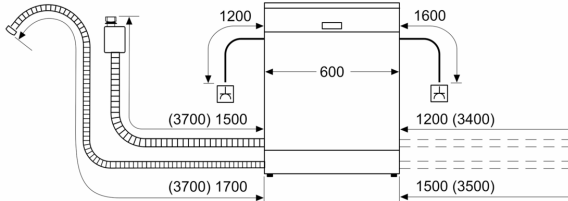

Technical Data

Energy Consumption for 100 cycles Eco Programme:	84 kWh
Maximum number of place settings:	13
The water consumption of the eco programme in liters per cycle: 9.5 l	
Programme duration:	5:20 h
Airborne acoustical noise emissions :	46 dB(A) re 1 pW
Airborne acoustical noise emission class:	C
Installation type:	Built-in
Height of removable worktop:	0 mm
Dimensions of the product (HxWxD):	815 x 598 x 550 mm
Min. required niche size for installation (HxWxD):	815-875 x 600 x 550 mm
Depth with open door 90 degree:	1150 mm
Adjustable feet:	Yes - all from front
Maximum adjustability feet:	60 mm
Adjustable plinth:	both horizontal and vertical
Net weight:	34.3 kg
Gross weight:	36.5 kg
Fuse protection:	10 A
Voltage:	220-240 V
Frequency:	50; 60 Hz
Length of electrical supply cord:	175.0 cm
Plug type:	GB plug
Length inlet hose:	165 cm
Length outlet hose:	190 cm
EAN code:	4242005304660

Flexible design elements

- VarioFlex baskets
- VarioDrawer - loading of cutlery on 3rd level
- 3 stage Rackmatic height-adjustable top basket
- Low friction wheels on bottom basket
- Rack Stopper to prevent derailing of bottom basket
- 2 foldable plate racks in top basket
- 4 foldable plate racks in bottom basket
- Upper rack cup shelf

Design features

- Push button top edge controls
- InfoLight (Red) - Light projection on the floor
- Time delay (3, 6 or 24 hours)
- Acoustic end of cycle indicator, Time remaining indicator (min), water inlet indicator
- AquaStop: Bosch's warranty in case of water damage - for the lifetime of the appliance. Please find warranty terms under <https://www.bosch-home.co.uk/customer-service/care-protection-and-parts/additional-warranties>
- Self-cleaning filter system with 3 piece corrugated filter
- Large item spray head, steam protection plate

Series 4, Fully-integrated dishwasher, 60 cm SMV4HVX38G

measurements in mm

⏏ socket
() values with extension kit

measurements in mm