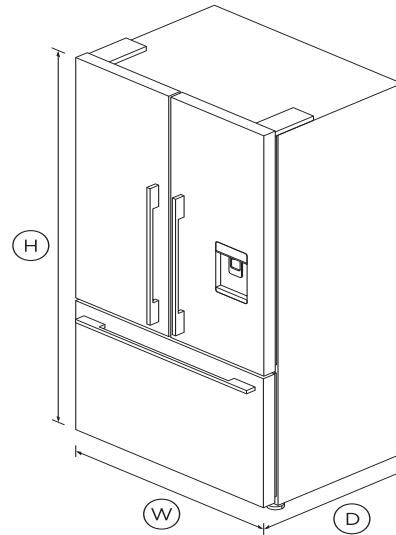

Freestanding French Door Refrigerator Freezer, 90cm, 569L, Ice & Water

Series 7 | Contemporary

Stainless Steel | French hinge

With its large capacity you'll have plenty of flexible storage space in this striking French Door refrigerator freezer.

DIMENSIONS

Height	1790mm
Width	900mm
Depth	695mm

FEATURES & BENEFITS

ACTIVESMART™ FOODCARE

Every time you open your refrigerator, the temperature around your food changes. ActiveSmart™ foodcare adjusts airflow to create a stable temperature, helping your food stay fresher for longer.