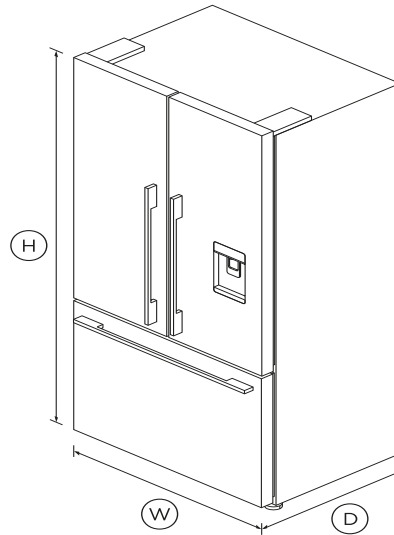

Freestanding French Door Refrigerator Freezer, 90cm, 569L, Ice & Water

Series 7 | Contemporary

Black Stainless Steel | French hinge

Make a statement in black. With large capacity and flexible storage, water dispenser and ice maker, this model has style and substance.

DIMENSIONS

Height	1790mm
Width	900mm
Depth	695mm

FEATURES & BENEFITS

Clever energy

Your refrigerator adapts to daily use by cooling and defrosting only when needed. This means it uses the energy it needs without compromising on food care.

Power requirements

Supply voltage	220 - 240V
----------------	------------

Product dimensions

Depth	695mm
Height	1790mm
Width	900mm

Warranty

Parts and labour	5 years
------------------	---------

SKU	25985
-----	-------