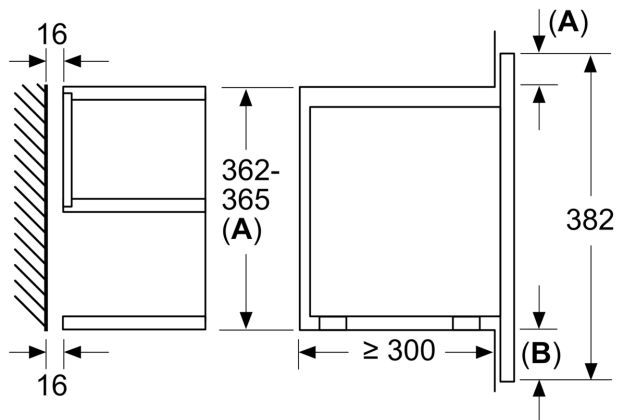

Features

Technical Data

Type of micro-wave oven: MW only
 Type of control: Electronic
 Dimensions: 382 x 596 x 318 mm
 Cavity dimensions: 220 x 350 x 270 mm
 Length of electrical supply cord: 175.0 cm
 Net weight: 17.0 kg
 Gross weight: 18.9 kg
 EAN code: 4242004265535
 Maximum micro-wave power: 900 W
 Connection rating: 1220 W
 Fuse protection: 10 A
 Voltage: 220-240 V
 Plug type: GB plug

Cleaning

- EasyClean

Performance/technical information

- Nominal voltage: 220 - 240 V
- Total connected load electric: 1.22 KW
- Cavity volume: 21 l
- Appliance dimension (hxwxh): 382 mm x 596 mm x 318 mm
- Niche dimension (hxwxh): 362 mm - 382 mm x 560 mm - 568 mm x 300 mm
- Frameless installation recommended for wall units, but also suitable for tall housing
- Please refer to the dimensions provided in the installation manual

N 70, BUILT-IN MICROWAVE OVEN,
GRAPHITE-GREY
NR4WR21G1B

Dimensioned drawings

Measurements in mm

A: Back wall open

Measurements in mm

A: Back wall open

measurements in mm

- A:** Overhang at top:
 Recess 362: 6 mm
 Recess 365: 3 mm
B: Overhang at bottom: 14 mm