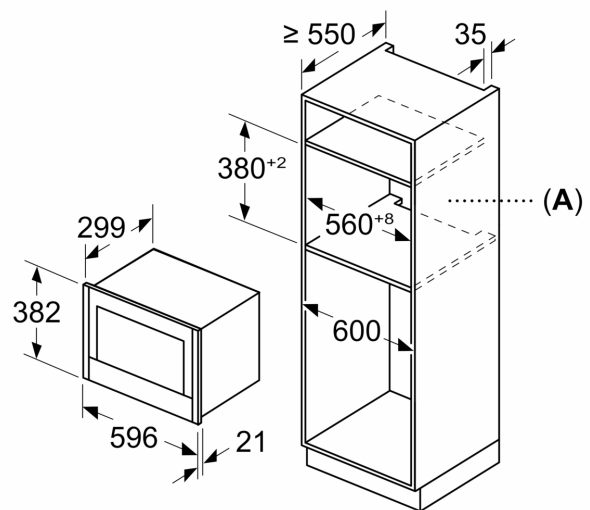

Features

Technical Data

Type of micro-wave oven: MW only
 Type of control: Electronic
 Dimensions: 382 x 596 x 318 mm
 Cavity dimensions: 220 x 350 x 270 mm
 Length of electrical supply cord: 175.0 cm
 Net weight: 17.0 kg
 Gross weight: 18.9 kg
 EAN code: 4242004265535
 Maximum micro-wave power: 900 W
 Connection rating: 1220 W
 Fuse protection: 10 A
 Voltage: 220-240 V
 Plug type: GB plug

Cleaning

- EasyClean

Performance/technical information

- Nominal voltage: 220 - 240 V
- Total connected load electric: 1.22 KW
- Cavity volume: 21 l
- Appliance dimension (hxwxh): 382 mm x 596 mm x 318 mm
- Niche dimension (hxwxh): 362 mm - 382 mm x 560 mm - 568 mm x 300 mm
- Frameless installation recommended for wall units, but also suitable for tall housing
- Please refer to the dimensions provided in the installation manual

N 70, BUILT-IN MICROWAVE OVEN,
GRAPHITE-GREY
NR4WR21G1B

Dimensioned drawings

Measurements in mm

A: Back wall open

Measurements in mm

A: Back wall open

measurements in mm

- A:** Overhang at top:
 Recess 362: 6 mm
 Recess 365: 3 mm
B: Overhang at bottom: 14 mm