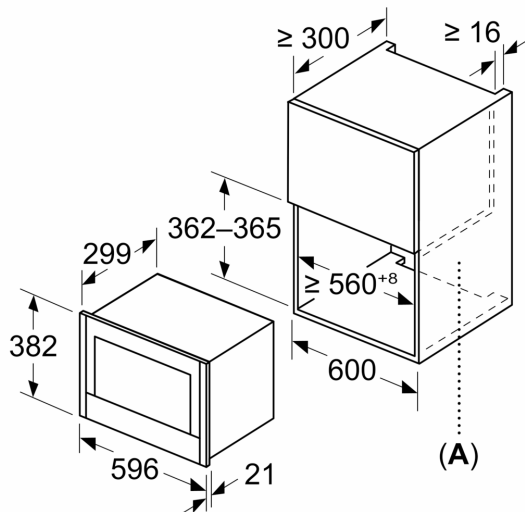

Features

Technical Data

Type of micro-wave oven: MW only
 Type of control: Electronic
 Dimensions: 382 x 596 x 318 mm
 Cavity dimensions: 220 x 350 x 270 mm
 Length of electrical supply cord: 175.0 cm
 Net weight: 17.0 kg
 Gross weight: 18.9 kg
 EAN code: 4242004265535
 Maximum micro-wave power: 900 W
 Connection rating: 1220 W
 Fuse protection: 10 A
 Voltage: 220-240 V
 Plug type: GB plug

Cleaning

- EasyClean

Performance/technical information

- Nominal voltage: 220 - 240 V
- Total connected load electric: 1.22 KW
- Cavity volume: 21 l
- Appliance dimension (hxwxh): 382 mm x 596 mm x 318 mm
- Niche dimension (hxwxh): 362 mm - 382 mm x 560 mm - 568 mm x 300 mm
- Frameless installation recommended for wall units, but also suitable for tall housing
- Please refer to the dimensions provided in the installation manual

N 70, BUILT-IN MICROWAVE OVEN,
GRAPHITE-GREY
NR4WR21G1B

Dimensioned drawings

Measurements in mm

A: Back wall open

Measurements in mm

A: Back wall open

measurements in mm

- A:** Overhang at top:
 Recess 362: 6 mm
 Recess 365: 3 mm
B: Overhang at bottom: 14 mm