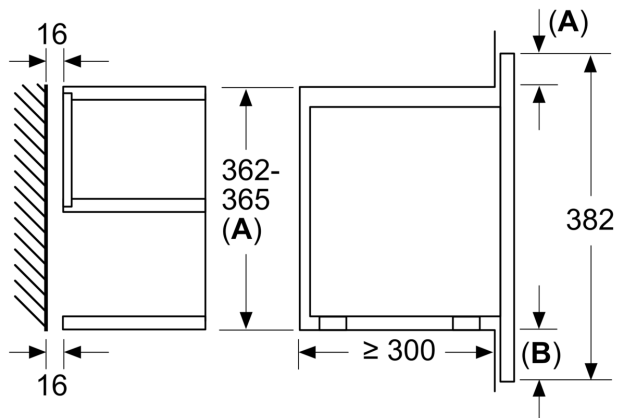

Features

Technical Data

Type of micro-wave oven:	MW+Grill function
Type of control:	Electronic
Dimensions:	382 x 596 x 318 mm
Cavity dimensions:	220 x 350 x 270 mm
Length of electrical supply cord:	175.0 cm
Net weight:	18.8 kg
Gross weight:	20.9 kg
EAN code:	4242004266686
Maximum micro-wave power:	900 W
Connection rating:	1990 W
Fuse protection:	10 A
Voltage:	220-240 V
Plug type:	GB plug
Included accessories:	1 x grid, 1 x Glass tray

Cleaning

- EasyClean
- Grill with selfclean coating

Accessories

- 1 x Glass tray, 1 x grid

Performance/technical information

- Total connected load electric: 1.99 KW
- Nominal voltage: 220 - 240 V
- Cavity volume: 21 l
- Appliance dimension (hxwxh): 382 mm x 596 mm x 318 mm
- Niche dimension (hxwxh): 362 mm - 382 mm x 560 mm - 568 mm x 300 mm
- Frameless installation recommended for wall units, but also suitable for tall housing
- Please refer to the dimensions provided in the installation manual

N 70, BUILT-IN MICROWAVE OVEN,
GRAPHITE-GREY
NR4GR31G1B

Dimensioned drawings

Measurements in mm

A: Back wall open

Measurements in mm

A: Back wall open

measurements in mm

A: Overhang at top:
 Recess 362: 6 mm
 Recess 365: 3 mm
 B: Overhang at bottom: 14 mm