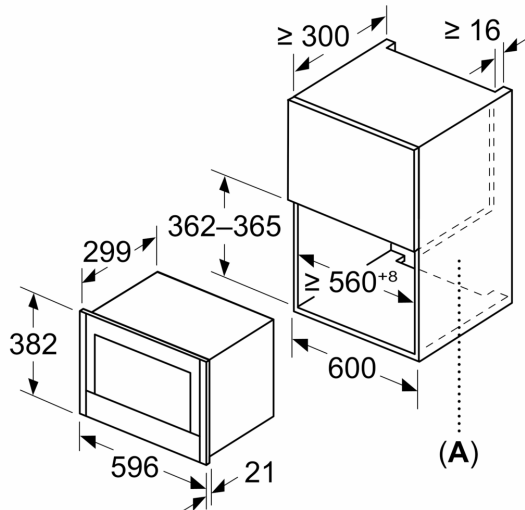

Cleaning

- EasyClean
- Grill with selfclean coating

Accessories

- 1 x Glass tray, 1 x grid

Performance/technical information

- Total connected load electric: 1.99 KW
- Nominal voltage: 220 - 240 V
- Cavity volume: 21 l
- Appliance dimension (hxwxh): 382 mm x 596 mm x 318 mm
- Niche dimension (hxwxh): 362 mm - 382 mm x 560 mm - 568 mm x 300 mm
- Frameless installation recommended for wall units, but also suitable for tall housing
- Please refer to the dimensions provided in the installation manual

N 70, BUILT-IN MICROWAVE OVEN,
GRAPHITE-GREY
NR4GR31G1B

Dimensioned drawings

Measurements in mm

A: Back wall open

Measurements in mm

A: Back wall open

measurements in mm

A: Overhang at top:
 Recess 362: 6 mm
 Recess 365: 3 mm
 B: Overhang at bottom: 14 mm