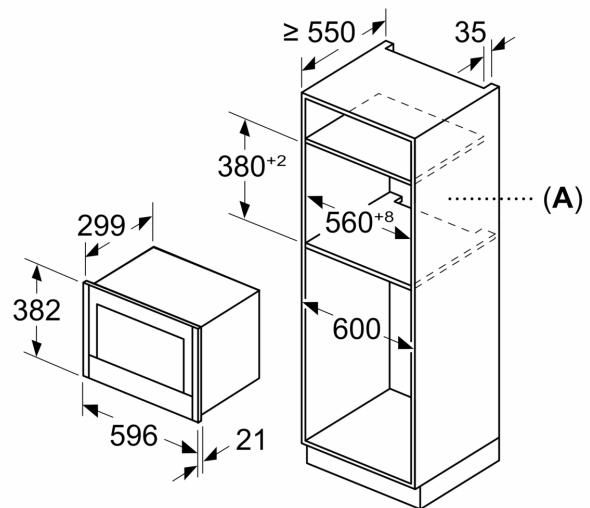

Features

Technical Data

Type of micro-wave oven:	MW+Grill function
Type of control:	Electronic
Dimensions:	382 x 596 x 318 mm
Cavity dimensions:	220 x 350 x 270 mm
Length of electrical supply cord:	175.0 cm
Net weight:	18.8 kg
Gross weight:	20.9 kg
EAN code:	4242004266686
Maximum micro-wave power:	900 W
Connection rating:	1990 W
Fuse protection:	10 A
Voltage:	220-240 V
Plug type:	GB plug
Included accessories:	1 x grid, 1 x Glass tray

Cleaning

- EasyClean
- Grill with selfclean coating

Accessories

- 1 x Glass tray, 1 x grid

Performance/technical information

- Total connected load electric: 1.99 KW
- Nominal voltage: 220 - 240 V
- Cavity volume: 21 l
- Appliance dimension (hxwxh): 382 mm x 596 mm x 318 mm
- Niche dimension (hxwxh): 362 mm - 382 mm x 560 mm - 568 mm x 300 mm
- Frameless installation recommended for wall units, but also suitable for tall housing
- Please refer to the dimensions provided in the installation manual

N 70, BUILT-IN MICROWAVE OVEN,
GRAPHITE-GREY
NR4GR31G1B

Dimensioned drawings

Measurements in mm

A: Back wall open

Measurements in mm

A: Back wall open

measurements in mm

A: Overhang at top:
 Recess 362: 6 mm
 Recess 365: 3 mm
 B: Overhang at bottom: 14 mm