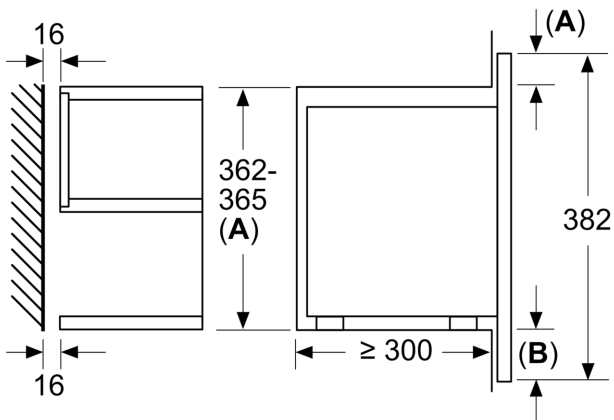

Features

Technical Data

Type of micro-wave oven: MW only
 Type of control: Electronic
 Dimensions: 382 x 596 x 318 mm
 Cavity dimensions: 220 x 350 x 270 mm
 Length of electrical supply cord: 175.0 cm
 Net weight: 17.0 kg
 Gross weight: 18.9 kg
 EAN code: 4242004266723
 Maximum micro-wave power: 900 W
 Connection rating: 1220 W
 Fuse protection: 10 A
 Voltage: 220-240 V
 Plug type: GB plug

Cleaning

- EasyClean

Performance/technical information

- Nominal voltage: 220 - 240 V
- Total connected load electric: 1.22 KW
- Cavity volume: 21 l
- Appliance dimension (hxwx): 382 mm x 596 mm x 318 mm
- Niche dimension (hxwx): 362 mm - 382 mm x 560 mm - 568 mm x 300 mm
- Frameless installation recommended for wall units, but also suitable for tall housing
- Please refer to the dimensions provided in the installation manual

N 70, BUILT-IN MICROWAVE OVEN,
GRAPHITE-GREY
NL4WR21G1B

Dimensioned drawings

Measurements in mm

A: Back wall open

Measurements in mm

A: Back wall open

measurements in mm

A: Overhang at top:
Recess 362: 6 mm
Recess 365: 3 mm
B: Overhang at bottom: 14 mm