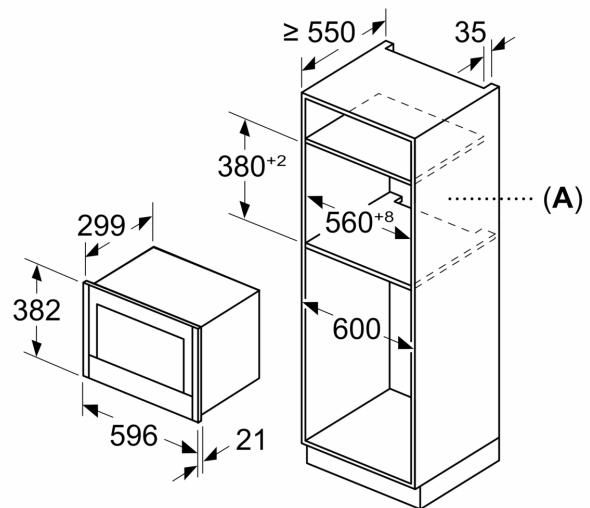

Features

Technical Data

Type of micro-wave oven: MW only
 Type of control: Electronic
 Dimensions: 382 x 596 x 318 mm
 Cavity dimensions: 220 x 350 x 270 mm
 Length of electrical supply cord: 175.0 cm
 Net weight: 17.0 kg
 Gross weight: 18.9 kg
 EAN code: 4242004266723
 Maximum micro-wave power: 900 W
 Connection rating: 1220 W
 Fuse protection: 10 A
 Voltage: 220-240 V
 Plug type: GB plug

Cleaning

- EasyClean

Performance/technical information

- Nominal voltage: 220 - 240 V
- Total connected load electric: 1.22 KW
- Cavity volume: 21 l
- Appliance dimension (hxwx): 382 mm x 596 mm x 318 mm
- Niche dimension (hxwx): 362 mm - 382 mm x 560 mm - 568 mm x 300 mm
- Frameless installation recommended for wall units, but also suitable for tall housing
- Please refer to the dimensions provided in the installation manual

N 70, BUILT-IN MICROWAVE OVEN,
GRAPHITE-GREY
NL4WR21G1B

Dimensioned drawings

Measurements in mm

A: Back wall open

Measurements in mm

A: Back wall open

measurements in mm

A: Overhang at top:
Recess 362: 6 mm
Recess 365: 3 mm
B: Overhang at bottom: 14 mm