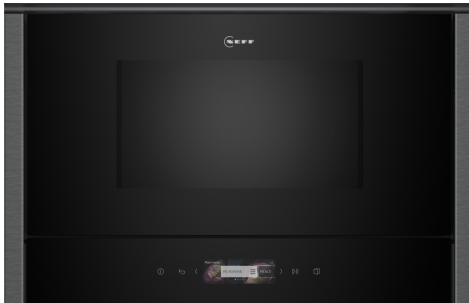

N 70, BUILT-IN MICROWAVE OVEN,
GRAPHITE-GREY
NL4WR21G1B

Built-in microwave for upper cabinets

- ✓ 3,7" Full Touch TFT Display - Intuitive navigation for easy use and complete control.
- ✓ Automatic Meal Settings - Easy cooking with preselected programmes for a wide variety of dishes.
- ✓ Microwave - high wattage and low effort for quick meals
- ✓ Inverter Technology - Heat food gradually and evenly.
- ✓ Easy Clean – easy cleaning within a couple of minutes

Features

Technical Data

Type of micro-wave oven: MW only
 Type of control: Electronic
 Dimensions: 382 x 596 x 318 mm
 Cavity dimensions: 220 x 350 x 270 mm
 Length of electrical supply cord: 175.0 cm
 Net weight: 17.0 kg
 Gross weight: 18.9 kg
 EAN code: 4242004266723
 Maximum micro-wave power: 900 W
 Connection rating: 1220 W
 Fuse protection: 10 A
 Voltage: 220-240 V
 Plug type: GB plug

*N 70, BUILT-IN MICROWAVE OVEN,
GRAPHITE-GREY
NL4WR21G1B*

Features

- Intelligent microwave inverter technology: For optimised results maximum output power will be regulated to 600 W when used in longer operation for gentler cooking.

Design

- Graphite-Grey Edition
- Touch control
- Touch key operation
- stainless steel, Ceramic glass base cavity with Ceramic glass base, stainless steel

Features

- User-friendly electronics: extremely
- easy and comfortable operation
- Start button
- Door contact switch