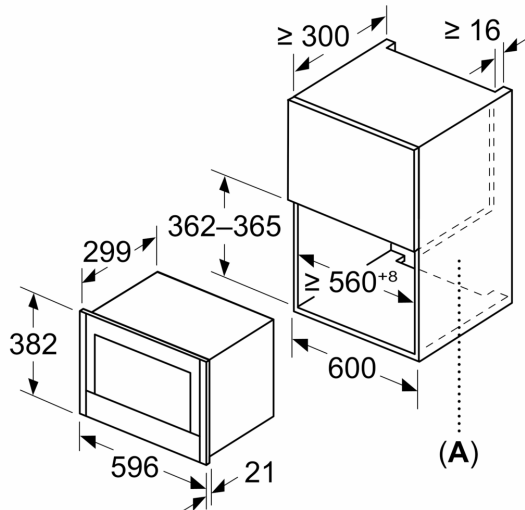

Features

Technical Data

Type of micro-wave oven: MW only
 Type of control: Electronic
 Dimensions: 382 x 596 x 318 mm
 Cavity dimensions: 220 x 350 x 270 mm
 Length of electrical supply cord: 175.0 cm
 Net weight: 17.0 kg
 Gross weight: 18.9 kg
 EAN code: 4242004266723
 Maximum micro-wave power: 900 W
 Connection rating: 1220 W
 Fuse protection: 10 A
 Voltage: 220-240 V
 Plug type: GB plug

Cleaning

- EasyClean

Performance/technical information

- Nominal voltage: 220 - 240 V
- Total connected load electric: 1.22 KW
- Cavity volume: 21 l
- Appliance dimension (hxwx): 382 mm x 596 mm x 318 mm
- Niche dimension (hxwx): 362 mm - 382 mm x 560 mm - 568 mm x 300 mm
- Frameless installation recommended for wall units, but also suitable for tall housing
- Please refer to the dimensions provided in the installation manual

N 70, BUILT-IN MICROWAVE OVEN,
GRAPHITE-GREY
NL4WR21G1B

Dimensioned drawings

Measurements in mm

A: Back wall open

Measurements in mm

A: Back wall open

measurements in mm

A: Overhang at top:
Recess 362: 6 mm
Recess 365: 3 mm
B: Overhang at bottom: 14 mm