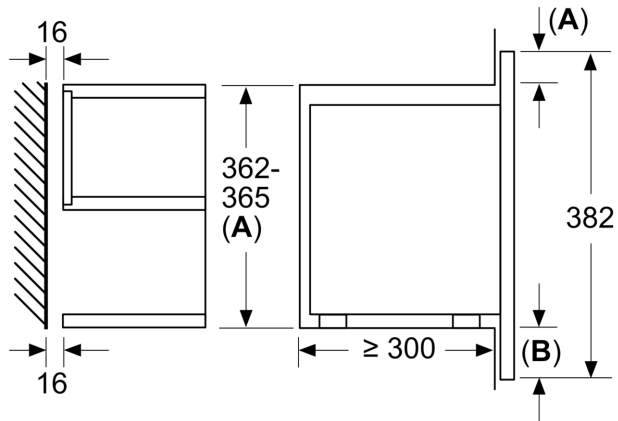

#### Performance/technical information

- Nominal voltage: 220 - 240 V
- Total connected load electric: 1.99 KW
- Cavity volume: 21 l
- Appliance dimension (hxwxh): 382 mm x 596 mm x 318 mm
- Niche dimension (hxwxh): 362 mm - 382 mm x 560 mm - 568 mm x 300 mm
- Frameless installation recommended for wall units, but also suitable for tall housing
- Please refer to the dimensions provided in the installation manual

N 70, BUILT-IN MICROWAVE OVEN,  
 GRAPHITE-GREY  
 NL4GR31G1B

Dimensioned drawings

Measurements in mm

A: Back wall open

Measurements in mm

A: Back wall open

measurements in mm

- A: Overhang at top:  
 Recess 362: 6 mm  
 Recess 365: 3 mm
- B: Overhang at bottom: 14 mm