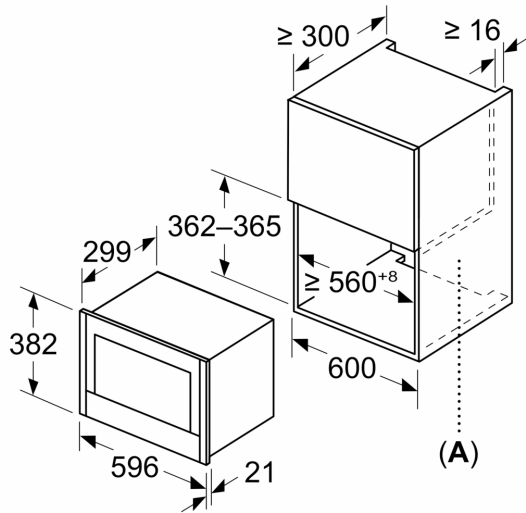

N 70, BUILT-IN MICROWAVE OVEN,
GRAPHITE-GREY
NL4GR31G1B

Dimensioned drawings

Measurements in mm

A: Back wall open