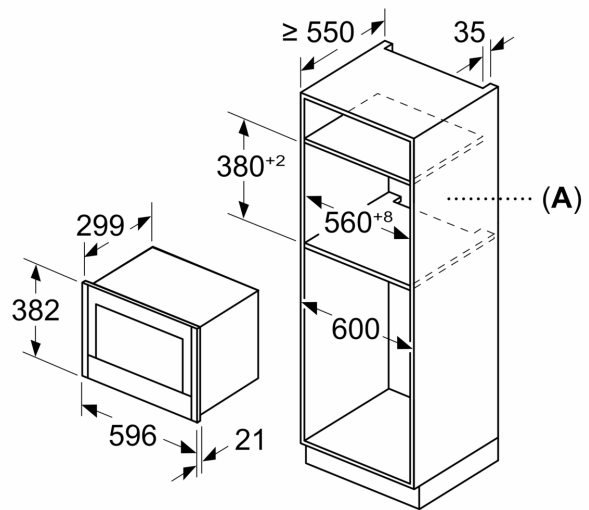

#### Performance/technical information

- Nominal voltage: 220 - 240 V
- Total connected load electric: 1.99 KW
- Cavity volume: 21 l
- Appliance dimension (hxwxh): 382 mm x 596 mm x 318 mm
- Niche dimension (hxwxh): 362 mm - 382 mm x 560 mm - 568 mm x 300 mm
- Frameless installation recommended for wall units, but also suitable for tall housing
- Please refer to the dimensions provided in the installation manual

N 70, BUILT-IN MICROWAVE OVEN,  
 GRAPHITE-GREY  
 NL4GR31G1B

Dimensioned drawings

Measurements in mm

A: Back wall open

Measurements in mm

A: Back wall open

measurements in mm

- A: Overhang at top:  
 Recess 362: 6 mm  
 Recess 365: 3 mm
- B: Overhang at bottom: 14 mm