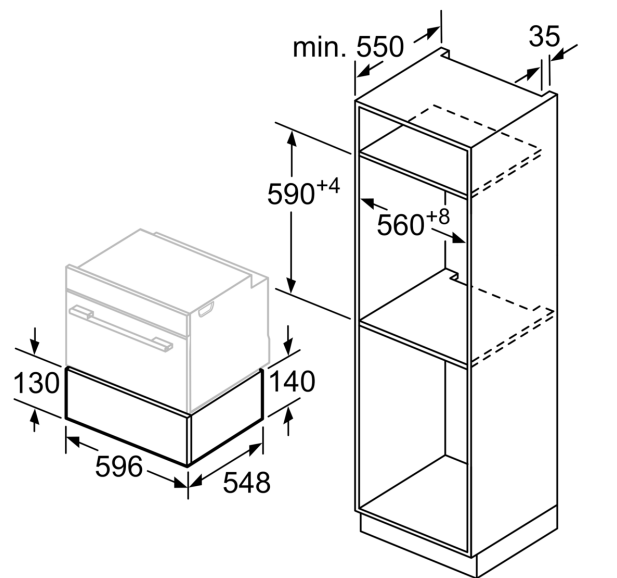

Construction type: Built-in
 Maximum number of plates: 12
 Maximum number of espresso cups: 64
 Dimensions: 140 x 594 x 518 mm
 Dimensions of the packed product (HxWxD): . 250 x 660 x 700 mm
 Min. required niche size for installation (HxWxD): . 140 x 560 x 550 mm
 EAN code: 4242004266921
 Fuse protection: 10 A
 Voltage: 220-240 V
 Plug type: GB plug

Performance/technical information

- Nominal voltage: 220 - 240 V
- Total connected load electric: 0.82 KW
- Cavity volume: 20 l
- Loading up to 25 kg
- Appliance dimension (hxwxd): 140 mm x 594 mm x 518 mm
- Niche dimension (hxwxd): 140 mm x 560 mm - 568 mm x 550 mm
- In case of installation under the worktop, installation accessory spare part no. 9001698838 is needed.
- Please refer to the dimensions provided in the installation manual

N 70, BUILT-IN WARMING DRAWER, 60 X 14 CM,
 STAINLESS STEEL
 N24HA11N1B

Dimensioned drawings

Measurements in mm

A: 7.5 mm

Compact ovens with appliance height of 455 mm can be installed above the warming drawer without an intermediate floor

measurements in mm