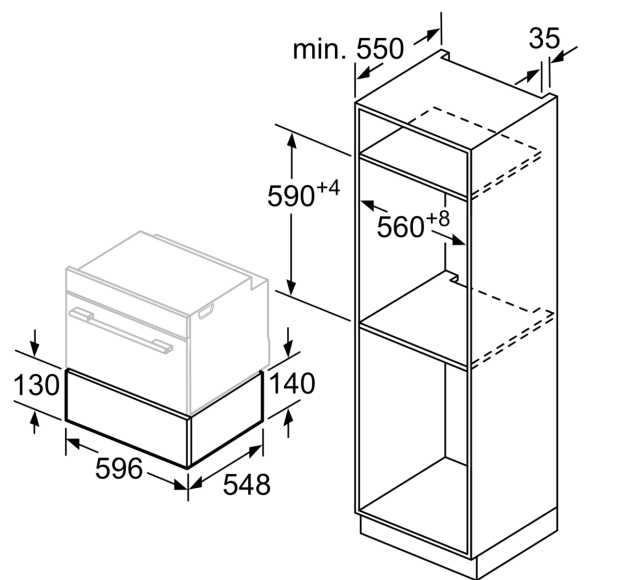

Construction type: Built-in
 Maximum number of plates: 12
 Maximum number of espresso cups: 64
 Dimensions: 140 x 594 x 518 mm
 Dimensions of the packed product (HxWxD): . 250 x 660 x 700 mm
 Min. required niche size for installation (HxWxD): . 140 x 560 x 550 mm
 EAN code: 4242004265719
 Fuse protection: 10 A
 Voltage: 220-240 V
 Plug type: GB plug

Performance/technical information

- Nominal voltage: 220 - 240 V
- Total connected load electric: 0.82 KW
- Cavity volume: 20 l
- Loading up to 25 kg
- Appliance dimension (hxwxd): 140 mm x 594 mm x 518 mm
- Niche dimension (hxwxd): 140 mm x 560 mm - 568 mm x 550 mm
- In case of installation under the worktop, installation accessory spare part no. 9001698838 is needed.
- Please refer to the dimensions provided in the installation manual

N 70, BUILT-IN WARMING DRAWER, 60 X 14 CM,
 GRAPHITE-GREY
 N24HA11G1B

Dimensioned drawings

Measurements in mm

A: 7.5 mm

Compact ovens with appliance height of 455 mm can be installed above the warming drawer without an intermediate floor

measurements in mm