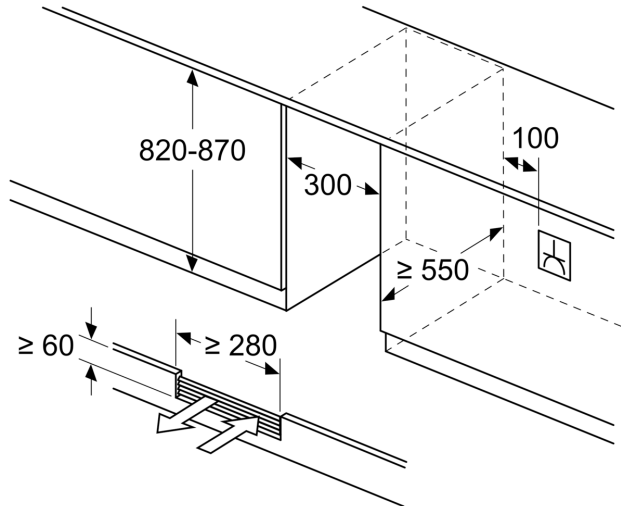

#### Dimension and installation

- Niche Dimensions: 82 cm H x 30 cm W x 55 cm D
- Dimensions: 81.8 cm H x 29.8 cm W x 56.7 cm D

## Dimensioned drawings

## Measurements in mm