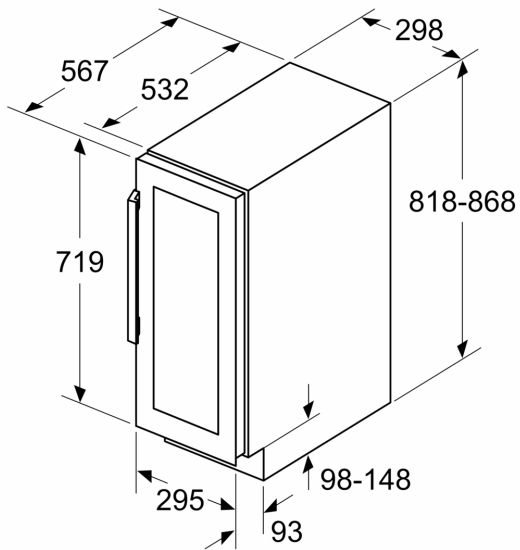

#### Dimension and installation

- Niche Dimensions: 82 cm H x 30 cm W x 55 cm D
- Dimensions: 81.8 cm H x 29.8 cm W x 56.7 cm D

## Dimensioned drawings

## Measurements in mm