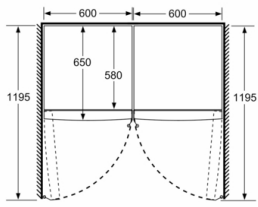

Series 4, Free-standing fridge, 186 x 60 cm, White KSV36VWEPG

	a	b	c	d	e	f
KSW36, GSD36	187					
KSV36, KSF36, GSN36, GSV36	186					
KSV33, GSN33, GSV33	176	60	65	58	60	119.5
KSV29, GSN29, GSV29	161					
GSV24	146					
GSN51	161					
GSN54	176	70	78	70	70	142
GSN58	191					

- a Height
 b Width
 c Depth with closed door w/o handle and w/o distance part
 d Depth of cabinet w/o distance part
 e Width with open door w/o handle
 f Depth with open door w/o handle w/o distance part

measurements in cm

measurements in mm

measurements in mm