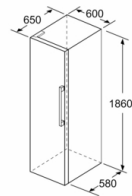

Series 4, Free-standing fridge, 186 x 60 cm, White KSV36VWEPG

	a	b	c	d	e	f
KSW36, GSD36	187					
KSV36, KSF36, GSN36, GSV36	186					
KSV33, GSN33, GSV33	176	60	65	58	60	119.5
KSV29, GSN29, GSV29	161					
GSV24	146					
GSN51	161					
GSN54	176	70	78	70	70	142
GSN58	191					

1. a Height
   b Width
   c Depth with closed door w/o handle and w/o distance part
   d Depth of cabinet w/o distance part
   e Width with open door w/o handle
   f Depth with open door w/o handle w/o distance part

measurements in cm

measurements in mm