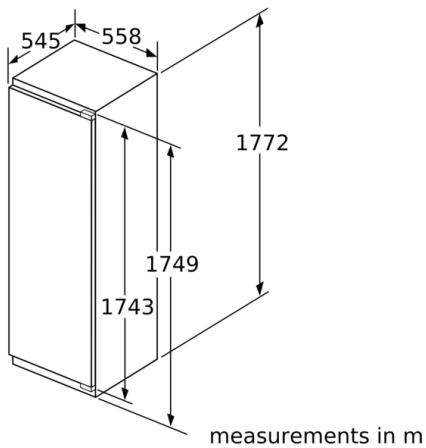

**Series 6, Built-in fridge, 177.5 x 56 cm, flat hinge
KIR81AFE0G**