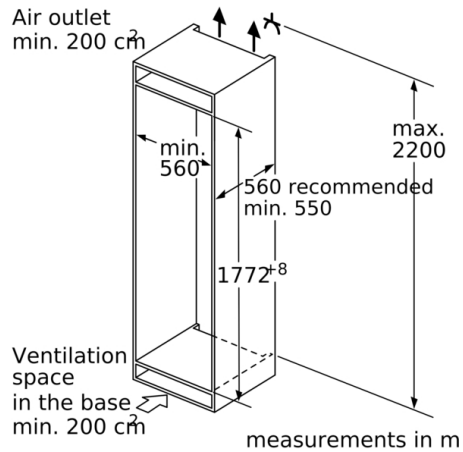

**Series 6, Built-in fridge, 177.5 x 56 cm, flat hinge
KIR81AFE0G**