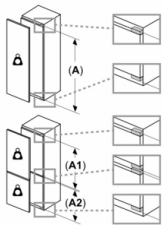

Series 6, Built-in fridge, 177.5 x 56 cm, flat hinge KIR81AFE0G

Maximal permissible weight of the unit fronts

Δ Weight

B: Undamped hinge, unit front in kg

C: Damped hinge, unit front in kg

A	B	C	D
1500-1750	22	22	
720-1400	19	19	B+5 / C+5
A1	15	19	
A2	15	19