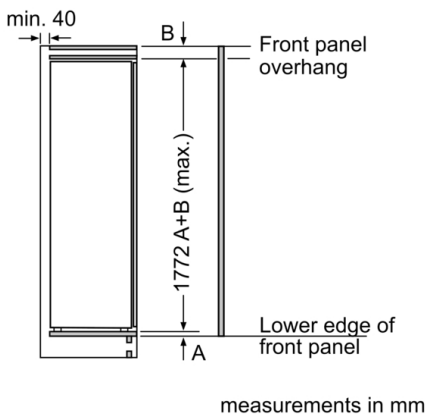

**Series 6, Built-in fridge, 177.5 x 56 cm, flat hinge
KIR81AFE0G**