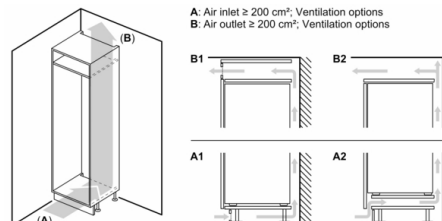

### **Dimension and installation**

- Easy Installation
- Connection value 90 W
- Dimensions: 177.2 cm H x 55.8 cm W x 54.5 cm D
- Niche Dimensions: 177.5 cm H x 56 cm W x 55 cm D
- 220 - 240 V
- Based on the results of the standard 24-hour test. Actual consumption depends on usage/position of the appliance.

**Series 6, Built-in fridge, 177.5 x 56 cm, flat hinge  
KIR81AFE0G**

Maximal permissible weight of the unit fronts

Fitted kitchen unit doors that exceed the permissible weight may cause damage and result in functional impairment of the hinges.

Hinges in mm:	undamped hinge, Door in kg:	damped hinge, Door in kg:
1500-1750	22	22

measurements in mm  
Recommended gap dimensions for flat hinges

F	R	X
16-19	0-3	2.5
20	0-1	3
21	2-3	2.5
	0-1	3
22	2-3	2.5
	0	4
	1	3.5
	2-3	3

The gap dimensions recommended in the table must be adhered to in order to ensure that appliance doors do not collide with anything when they are opened, and to avoid causing damage to kitchen units.