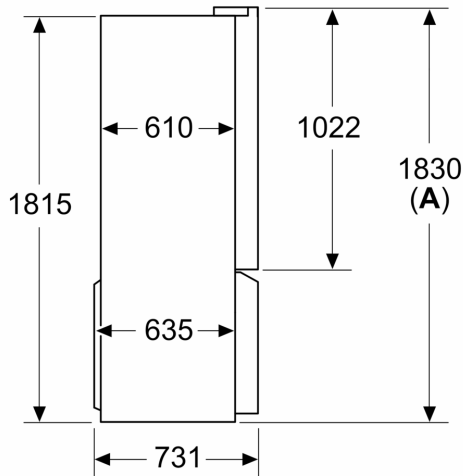

- To achieve the declared energy consumption, the attached distanceholders have to be used. As a result, the appliance depth increases by about 3.5 cm. The appliance used without the distance holder is fully functional, but has a slightly higher energy consumption.

iQ500, French door bottom freezer, multi door, 183 x 90.5 cm, Black stainless steel KF96NAXEAG

Dimensioned drawings

Measurements in mm

A: Front is adjustable 1830–1847 mm, with front levelling feet fully extended