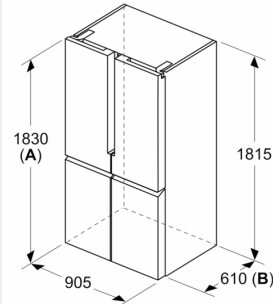

iQ500, French door bottom freezer, multi door, 183 x 90.5 cm, Black stainless steel KF96NAXEAG

Dimensioned drawings

Measurements in mm

A: Front is adjustable 1830–1847 mm, with front levelling feet fully extended

Measurements in mm

A: Front is adjustable 1830–1847 mm, with front levelling feet fully extended

B: Add 25 mm for fixed spacers on back

Measurements in mm

Measurements in mm

A	a	b
≤ 600	0	0
600 < A ≤ 650	45	45
650 < A ≤ 700	60	60
> 700	239	239