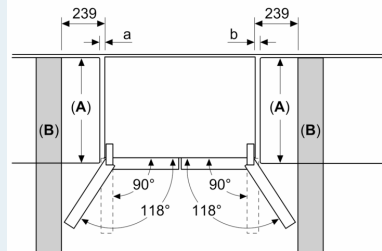

iQ500, French door bottom freezer, multi door, 183 x 90.5 cm, Black stainless steel KF96NAXEAG

Dimensioned drawings

Measurements in mm

A: Front is adjustable 1830–1847 mm, with front levelling feet fully extended

Measurements in mm

A: Front is adjustable 1830–1847 mm, with front levelling feet fully extended

B: Add 25 mm for fixed spacers on back

Measurements in mm

Measurements in mm

A	a	b
≤ 600	0	0
600 < A ≤ 650	45	45
650 < A ≤ 700	60	60
> 700	239	239

A: Kitchen cabinet or worktop depth

B: Wall
Drawers can be pulled and taken out with door open to 90°