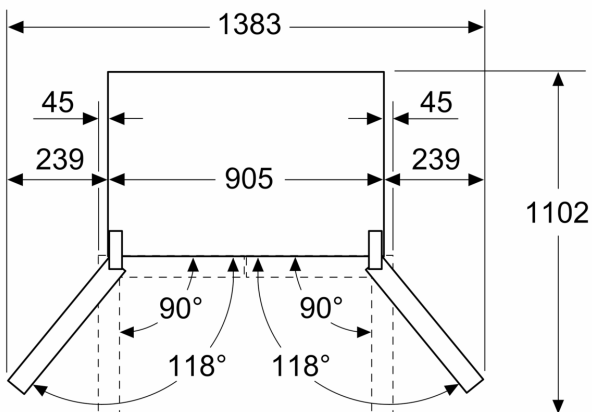

- To achieve the declared energy consumption, the attached distanceholders have to be used. As a result, the appliance depth increases by about 3.5 cm. The appliance used without the distance holder is fully functional, but has a slightly higher energy consumption.

iQ500, French door bottom freezer, multi door, 183 x 90.5 cm, Black stainless steel KF96NAXEAG

Dimensioned drawings

Measurements in mm

A: Front is adjustable 1830–1847 mm, with front levelling feet fully extended

Measurements in mm

A: Front is adjustable 1830–1847 mm, with front levelling feet fully extended

B: Add 25 mm for fixed spacers on back

Measurements in mm

Measurements in mm

A	a	b
≤ 600	0	0
600 < A ≤ 650	45	45
650 < A ≤ 700	60	60
> 700	239	239

A: Kitchen cabinet or worktop depth

B: Wall
Drawers can be pulled and taken out with door open to 90°