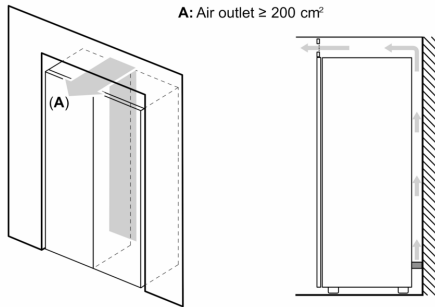

Series 4, Free-standing freezer, 186 x 60 cm, White GSN36VWEPG

	a	b	c	d	e	f
KSW36, GSD36	187					
KSV36, KSF36, GSN36, GSV36	186					
KSV33, GSN33, GSV33	176	60	65	58	60	119.5
KSV29, GSN29, GSV29	161					
GSV24	146					
GSN51	161					
GSN54	176	70	78	70	70	142
GSN58	191					

a Height
b Width
c Depth with closed door w/o handle and w/o distance part
d Depth of cabinet w/o distance part
e Width with open door w/o handle
f Depth with open door w/o handle w/o distance part

measurements in cm