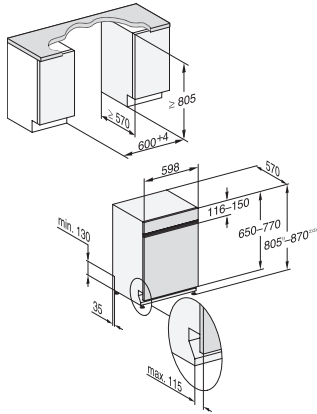

G 7200 SCi
Semi-integrated dishwasher
with 3D MultiFlex tray for maximum convenience.

EAN: 4002516464068 / Material number: 11869910 / Old Material Number: 21720057GB

Express	•
Extra Clean	•
Extra dry	•
Basket design	
Cutlery loading	3D MultiFlex tray
FlexCare cup rack	1
Basket design	ComfortPlus
Number of place settings	14
Safety	
Waterproof system	•
Filter indicator light	•
Safety lock	•
Technical data	
Niche width minimal in mm	600
Niche width max in mm	600
Niche height minimal in mm	805
Niche height maximal in mm	870
Niche depth in mm	570
Appliance width in mm	598
Appliance height in mm	805
Appliance depth in mm	570
Depth with door open in cm	116.5
Net weight in kg	48.2
Total rated load in kW	2.00
Voltage in V	230
Fuse rating in A	10
Number of phases	1
Electrical frequency standard	50
Length of water inlet hose in m	1.50
Length of water drain hose in m	1.50
Length of supply lead in m	1.80
Min. front panel weight in kg	3.0
Max. front panel weight in kg	10.0
[can be retrofitted by Service to min.]	8.0
[can be retrofitted by Service to max.]	18.0
Available display languages	
Available display languages via MultiLingua	bahasa malaysia, deutsch, english (AU), english (GB),
Accessories included	
1 x UltraTabs box (20 tabs)	•
Voucher for 1 x box of UltraTabs (20 tabs) or 9 boxes at a reduced price	•

G 7200 SCi
Semi-integrated dishwasher
with 3D MultiFlex tray for maximum convenience.

G7000, integrated dishwasher, 60cm (installation drawing)

1) Plinth height 35-155 mm, 2) Plinth height 100-220 mm,
3) Appliance height max. 930 mm with plinth height
conversion kit (Mat.-Nr. 6.394.761)

G7000, integrated dishwasher, 60cm (installation drawing)