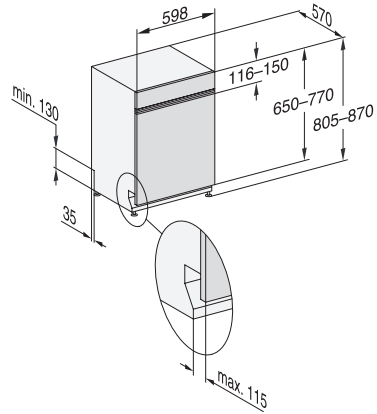

G 7200 SCi
Semi-integrated dishwasher
with 3D MultiFlex tray for maximum convenience.

EAN: 4002516464068 / Material number: 11869910 / Old Material Number: 21720057GB

Express	•
Extra Clean	•
Extra dry	•
Basket design	
Cutlery loading	3D MultiFlex tray
FlexCare cup rack	1
Basket design	ComfortPlus
Number of place settings	14
Safety	
Waterproof system	•
Filter indicator light	•
Safety lock	•
Technical data	
Niche width minimal in mm	600
Niche width max in mm	600
Niche height minimal in mm	805
Niche height maximal in mm	870
Niche depth in mm	570
Appliance width in mm	598
Appliance height in mm	805
Appliance depth in mm	570
Depth with door open in cm	116.5
Net weight in kg	48.2
Total rated load in kW	2.00
Voltage in V	230
Fuse rating in A	10
Number of phases	1
Electrical frequency standard	50
Length of water inlet hose in m	1.50
Length of water drain hose in m	1.50
Length of supply lead in m	1.80
Min. front panel weight in kg	3.0
Max. front panel weight in kg	10.0
[can be retrofitted by Service to min.]	8.0
[can be retrofitted by Service to max.]	18.0
Available display languages	
Available display languages via MultiLingua	bahasa malaysia, deutsch, english (AU), english (GB),
Accessories included	
1 x UltraTabs box (20 tabs)	•
Voucher for 1 x box of UltraTabs (20 tabs) or 9 boxes at a reduced price	•

G 7200 SCi
Semi-integrated dishwasher
with 3D MultiFlex tray for maximum convenience.

G7000, integrated dishwasher, 60cm (installation drawing)

1) Plinth height 35-155 mm, 2) Plinth height 100-220 mm,
3) Appliance height max. 930 mm with plinth height
conversion kit (Mat.-Nr. 6.394.761)

G7000, integrated dishwasher, 60cm (installation drawing)