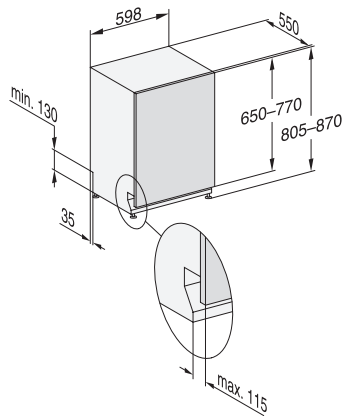

G 7160 SCVi AutoDos
Fully integrated dishwashers
with automatic dispensing thanks to AutoDos with integrated PowerDisk.

EAN: 4002516440642 / Material number: 11788090 / Old Material Number: 21716062GB

Dishwashing options	
AutoDos	•
Express	•
Extra Clean	•
Extra dry	•
Basket design	
Cutlery loading	3D MultiFlex tray
FlexCare cup rack	1
Basket design	ComfortPlus 60 cm
Number of place settings	14
Safety	
Waterproof system	•
Filter indicator light	•
Technical data	
Niche width minimal in mm	600
Niche width max in mm	600
Niche height minimal in mm	805
Niche height maximal in mm	870
Niche depth in mm	550
Appliance width in mm	598
Appliance height in mm	805
Appliance depth in mm	550
Depth with door open in cm	116.5
Net weight in kg	47.0
Total rated load in kW	2.00
Voltage in V	230
Fuse rating in A	10
Number of phases	1
Electrical frequency standard	50
Length of water inlet hose in m	1.50
Length of water drain hose in m	1.50
Length of supply lead in m	1.80
Min. front panel weight in kg	4.0
Max. front panel weight in kg	11.0
[can be retrofitted by Service to min.]	7.0
[can be retrofitted by Service to max.]	14.0
Available display languages	
Available display languages through MultiLingua	bahasa malaysia, deutsch, english (AU), english (GB),

G 7160 SCVi AutoDos

Fully integrated dishwashers

with automatic dispensing thanks to AutoDos with integrated PowerDisk.

G7000, fully integrated dishwasher, 60cm (installation drawing)

- 1) Plinth height 35-155 mm, 2) Plinth height 100-220 mm,
- 3) Appliance height max. 930 mm with plinth height conversion kit (Mat.-Nr. 6.394.761),

G7000, fully integrated dishwasher, 60cm (installation drawing)