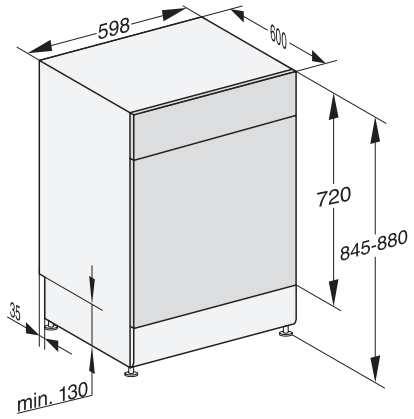

G 7130 SC Front AutoDos

Built-under dishwashers

with automatic dispensing thanks to AutoDos with integrated PowerDisk.

G7000, free standing dishwasher, 60cm (installation drawing)