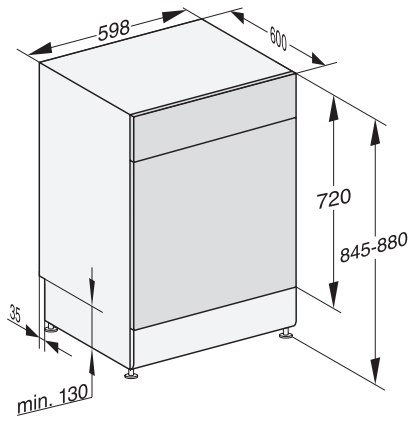

G 5110 SC Active

Freestanding dishwashers

in tried-and-tested Miele quality at an affordable entry-level price.

G7000, free standing dishwasher, 60cm (installation drawing)