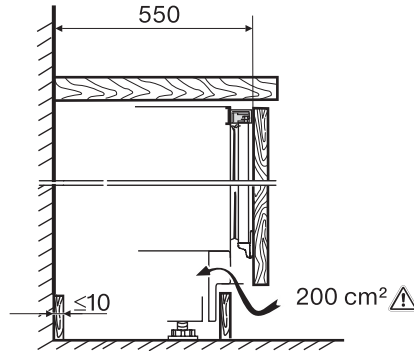

F 31202 Ui

Built-under freezer

Compactly designed with ComfortFrost for convenient freezing.

K31222Ui, K31222Ui-1, K31225Ui, K31252Ui,
K31252Ui-1, K31242UiF, K31242UiF-1, F31202Ui
(installation drawings)

K31222Ui, K31222Ui-1, K31225Ui, K31252Ui,
K31252Ui-1, K31242UiF, K31242UiF-1, F31202Ui, side
view (installation draw)

K31222Ui, K31222Ui-1, K31225Ui, K31252Ui,
K31252Ui-1, K31242UiF, K31242UiF-1 F31202Ui
(installation drawings)