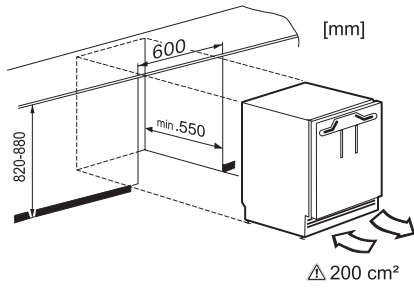

F 31202 Ui

Built-under freezer

Compactly designed with ComfortFrost for convenient freezing.

K31222Ui, K31222Ui-1, K31225Ui, K31252Ui,
K31252Ui-1, K31242UiF, K31242UiF-1, F31202Ui
(installation drawings)

K31222Ui, K31222Ui-1, K31225Ui, K31252Ui,
K31252Ui-1, K31242UiF, K31242UiF-1, F31202Ui, side
view (installation draw)

K31222Ui, K31222Ui-1, K31225Ui, K31252Ui,
K31252Ui-1, K31242UiF, K31242UiF-1 F31202Ui
(installation drawings)