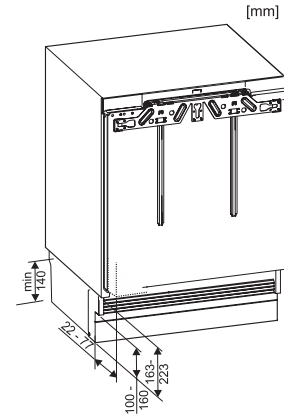

F 31202 Ui

Built-under freezer

Compactly designed with ComfortFrost for convenient freezing.

K31222Ui, K31222Ui-1, K31225Ui, K31252Ui,
K31252Ui-1, K31242UiF, K31242UiF-1, F31202Ui
(installation drawings)

K31222Ui, K31222Ui-1, K31225Ui, K31252Ui,
K31252Ui-1, K31242UiF, K31242UiF-1, F31202Ui, side
view (installation draw)

K31222Ui, K31222Ui-1, K31225Ui, K31252Ui,
K31252Ui-1, K31242UiF, K31242UiF-1 F31202Ui
(installation drawings)