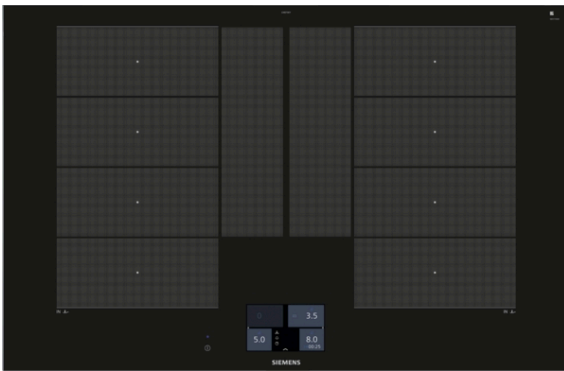

## iQ700, Induction hob, 80 cm, Black, EX875KYV1E

- ✓ flexInduction Plus – Smart, extendable cooking zone adapts to your cookware
- ✓ For easy operation and good readability from any viewing angle - TFT Touchdisplay.
- ✓ Home Connect: Information about your cooktop, no matter where you are via smartphone or tablet.
- ✓ fryingSensor Plus – No more burning or scorching your meals.
- ✓ powerMove Plus enables intuitive control thanks to three heating zones with different temperatures, just by moving the pan

#### Technical Data

Product name/family : Cooking zone ceramic

Construction type : Built-in

Energy input : Electric

Total number of positions that can be used at the same time : 4

Min. required niche size for installation (HxWxD) : 51 x 750-780 x 490-500 mm

Width of the appliance : 812 mm

Dimensions : 51 x 812 x 520 mm

Dimensions of the packed product (HxWxD) : 126 x 953 x 608 mm

Net weight : 15.0 kg

Gross weight : 18.7 kg

Residual heat indicator : Separate

Location of control panel : Hob front