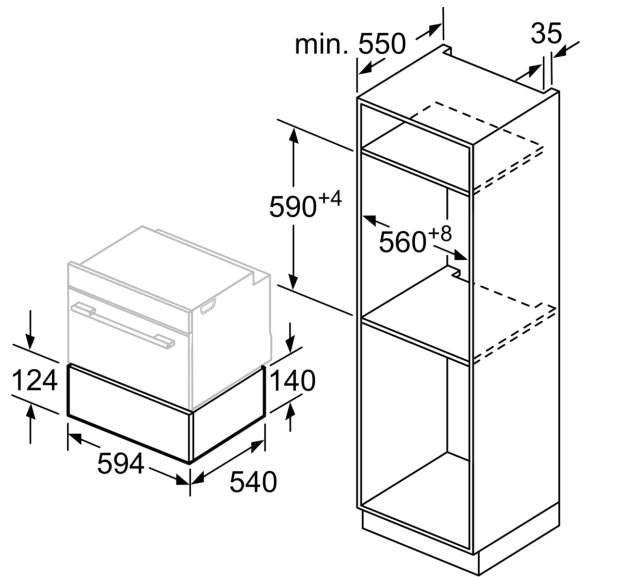

- **Push-pull mechanism:** easy opening and closing thanks to a clever spring mechanism.

**Technical Data**

Installation type: ..... Built-in  
Maximum number of plates: ..... 14  
Maximum number of espresso cups: ..... 64  
Dimensions: ..... 140 x 594 x 540 mm  
Dimensions of the packed product (HxWxD): ..... 210 x 660 x 660 mm  
Min. required niche size for installation (HxWxD): ..... 140 x 560 x 550 mm  
EAN code: ..... 4242005035403  
Fuse protection: ..... 6 A  
Voltage: ..... 220-240 V  
Frequency: ..... 60; 50 Hz  
Plug type: ..... Gardy plug w/ earthing  
Included accessories: ..... 1 x Anti-slip mat

**Accessories**

- 1 x Anti-slip mat

**Technical information**

- Cavity volume: 23 l
- Power cord length 150 cm Cable length
- Total connected load electric: 0.4 KW
- Nominal voltage: 220 - 240 V

**Performance/technical information**

- Appliance dimension (hxwxh): 140 mm x 594 mm x 540 mm
- Niche dimension (hxwxh): 140 mm x 560 mm - 568 mm x 550 mm
- Please refer to the dimensions provided in the installation manual

**Series 6, Built-in warming drawer, 60  
x 14 cm, Black  
BIC510NB0**

Compact ovens with an appliance height of 455 mm can be installed above a warming drawer. An intermediate floor is not required.

measurements in mm

measurements in mm