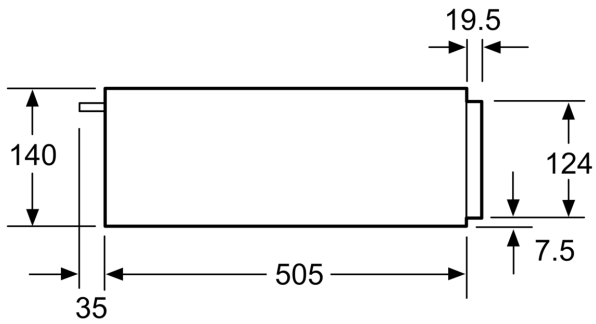

**Accessories**

- 1 x Anti-slip mat

**Technical information**

- Cavity volume: 23 l
- Power cord length 150 cm Cable length
- Total connected load electric: 0.4 KW
- Nominal voltage: 220 - 240 V

**Performance/technical information**

- Appliance dimension (hxwxh): 140 mm x 594 mm x 540 mm
- Niche dimension (hxwxh): 140 mm x 560 mm - 568 mm x 550 mm
- Please refer to the dimensions provided in the installation manual

**Series 6, Built-in warming drawer, 60  
x 14 cm, Black  
BIC510NB0**