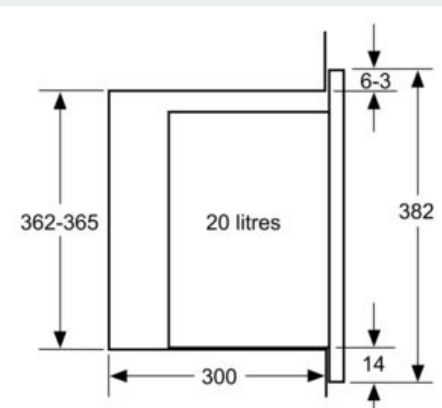

Features

Technical Data

Type of micro-wave oven : MW only
 Type of control : Electronic
 Color / Material Front : Stainless steel
 Dimensions : 382 x 594 x 317 mm
 Cavity dimensions : 201.0 x 308.0 x 282.0 mm
 Length of electrical supply cord : 130.0 cm
 Net weight : 15.9 kg
 Gross weight : 18.2 kg
 EAN code : 4242003805534
 Maximum micro-wave power : 800 W
 Connection rating : 1270 W
 Fuse protection : 10 A
 Voltage : 230-240 V
 Frequency : 50 Hz
 Plug type : GB plug
 Cavity dimensions : 201.0 x 308.0 x 282.0 mm
 Included accessories : 1 x Turntable

- Automatic safety switch off
- Door contact switch
- LED light
- Integral cooling fan

Programmes/functions

- cookControl, 7
- 1 memory setting
- 1 x Turntable

Performance/technical information

- 130 cm Cable length
- Total connected load electric: 1.27 KW
- Nominal voltage: 230 - 240 V
- Appliance dimension (hxwxd): 382 mm x 594 mm x 317 mm
- Niche dimension (hxwxd): 362 mm - 365 mm x 560 mm - 568 mm x 300 mm
- Installation in 60 cm wide wall unit, Installation in tall housing
- Please refer to the dimensions provided in the installation manual

iQ500, Built-in microwave oven
BF525LMS0B

Dimensioned drawings

Microwave,
corner installation

Measurements in mm

* 20 mm for metal fascia
measurements in mm

measurements in mm

A: 20 mm for metal fascia
B: Back panel open

measurements in mm