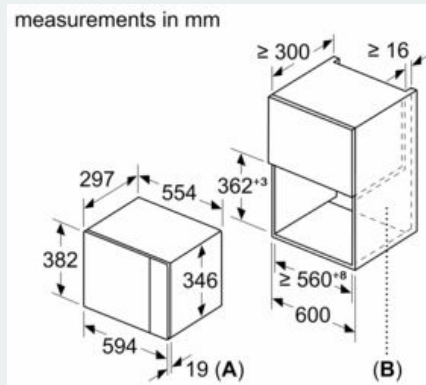

Features

Technical Data

Type of micro-wave oven : MW only
 Type of control : Electronic
 Color / Material Front : Stainless steel
 Dimensions : 382 x 594 x 317 mm
 Cavity dimensions : 201.0 x 308.0 x 282.0 mm
 Length of electrical supply cord : 130.0 cm
 Net weight : 15.9 kg
 Gross weight : 18.2 kg
 EAN code : 4242003805534
 Maximum micro-wave power : 800 W
 Connection rating : 1270 W
 Fuse protection : 10 A
 Voltage : 230-240 V
 Frequency : 50 Hz
 Plug type : GB plug
 Cavity dimensions : 201.0 x 308.0 x 282.0 mm
 Included accessories : 1 x Turntable

- Automatic safety switch off
- Door contact switch
- LED light
- Integral cooling fan

Programmes/functions

- cookControl, 7
- 1 memory setting
- 1 x Turntable

Performance/technical information

- 130 cm Cable length
- Total connected load electric: 1.27 KW
- Nominal voltage: 230 - 240 V
- Appliance dimension (hxwxd): 382 mm x 594 mm x 317 mm
- Niche dimension (hxwxd): 362 mm - 365 mm x 560 mm - 568 mm x 300 mm
- Installation in 60 cm wide wall unit, Installation in tall housing
- Please refer to the dimensions provided in the installation manual

iQ500, Built-in microwave oven
BF525LMS0B

Dimensioned drawings

Microwave,
corner installation

Measurements in mm

* 20 mm for metal fascia
measurements in mm

measurements in mm

A: 20 mm for metal fascia
B: Back panel open

measurements in mm