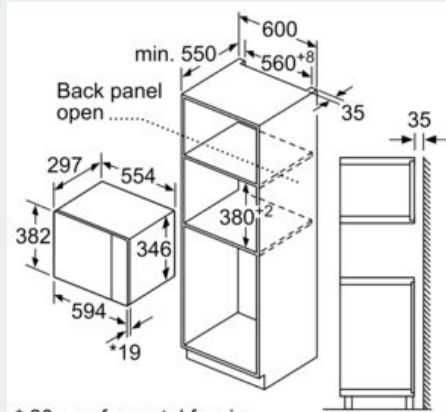

Features

Technical Data

Type of micro-wave oven : MW only
 Type of control : Electronic
 Color / Material Front : Stainless steel
 Dimensions : 382 x 594 x 317 mm
 Cavity dimensions : 201.0 x 308.0 x 282.0 mm
 Length of electrical supply cord : 130.0 cm
 Net weight : 15.9 kg
 Gross weight : 18.2 kg
 EAN code : 4242003805534
 Maximum micro-wave power : 800 W
 Connection rating : 1270 W
 Fuse protection : 10 A
 Voltage : 230-240 V
 Frequency : 50 Hz
 Plug type : GB plug
 Cavity dimensions : 201.0 x 308.0 x 282.0 mm
 Included accessories : 1 x Turntable

- Automatic safety switch off
- Door contact switch
- LED light
- Integral cooling fan

Programmes/functions

- cookControl, 7
- 1 memory setting
- 1 x Turntable

Performance/technical information

- 130 cm Cable length
- Total connected load electric: 1.27 KW
- Nominal voltage: 230 - 240 V
- Appliance dimension (hxwxd): 382 mm x 594 mm x 317 mm
- Niche dimension (hxwxd): 362 mm - 365 mm x 560 mm - 568 mm x 300 mm
- Installation in 60 cm wide wall unit, Installation in tall housing
- Please refer to the dimensions provided in the installation manual

iQ500, Built-in microwave oven
BF525LMS0B

Dimensioned drawings

Microwave,
corner installation

Measurements in mm

* 20 mm for metal fascia
measurements in mm

measurements in mm

A: 20 mm for metal fascia
B: Back panel open

measurements in mm