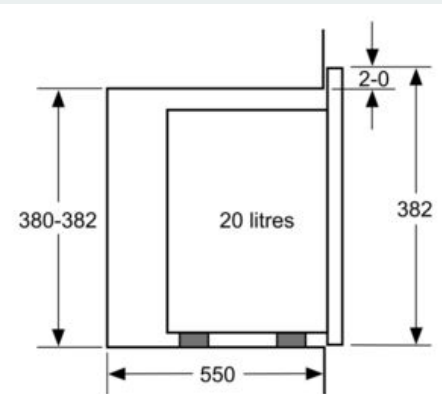

Features

Technical Data

Type of micro-wave oven : MW only
 Type of control : Electronic
 Color / Material Front : Stainless steel
 Dimensions : 382 x 594 x 317 mm
 Cavity dimensions : 201.0 x 308.0 x 282.0 mm
 Length of electrical supply cord : 130.0 cm
 Net weight : 15.9 kg
 Gross weight : 18.2 kg
 EAN code : 4242003805534
 Maximum micro-wave power : 800 W
 Connection rating : 1270 W
 Fuse protection : 10 A
 Voltage : 230-240 V
 Frequency : 50 Hz
 Plug type : GB plug
 Cavity dimensions : 201.0 x 308.0 x 282.0 mm
 Included accessories : 1 x Turntable

- Automatic safety switch off
- Door contact switch
- LED light
- Integral cooling fan

Programmes/functions

- cookControl, 7
- 1 memory setting
- 1 x Turntable

Performance/technical information

- 130 cm Cable length
- Total connected load electric: 1.27 KW
- Nominal voltage: 230 - 240 V
- Appliance dimension (hxwxd): 382 mm x 594 mm x 317 mm
- Niche dimension (hxwxd): 362 mm - 365 mm x 560 mm - 568 mm x 300 mm
- Installation in 60 cm wide wall unit, Installation in tall housing
- Please refer to the dimensions provided in the installation manual

iQ500, Built-in microwave oven
BF525LMS0B

Dimensioned drawings

Microwave,
corner installation

Measurements in mm

* 20 mm for metal fascia
measurements in mm

measurements in mm

A: 20 mm for metal fascia
B: Back panel open

measurements in mm