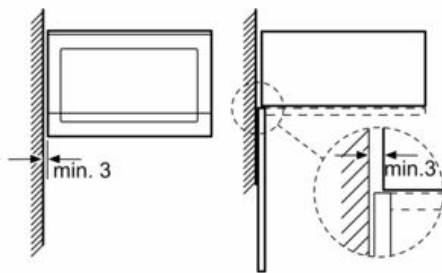

Features

Technical Data

Type of micro-wave oven : MW only
 Type of control : Electronic
 Color / Material Front : Stainless steel
 Dimensions : 382 x 594 x 317 mm
 Cavity dimensions : 201.0 x 308.0 x 282.0 mm
 Length of electrical supply cord : 130.0 cm
 Net weight : 15.9 kg
 Gross weight : 18.2 kg
 EAN code : 4242003805534
 Maximum micro-wave power : 800 W
 Connection rating : 1270 W
 Fuse protection : 10 A
 Voltage : 230-240 V
 Frequency : 50 Hz
 Plug type : GB plug
 Cavity dimensions : 201.0 x 308.0 x 282.0 mm
 Included accessories : 1 x Turntable

- Automatic safety switch off
- Door contact switch
- LED light
- Integral cooling fan

Programmes/functions

- cookControl, 7
- 1 memory setting
- 1 x Turntable

Performance/technical information

- 130 cm Cable length
- Total connected load electric: 1.27 KW
- Nominal voltage: 230 - 240 V
- Appliance dimension (hxwxd): 382 mm x 594 mm x 317 mm
- Niche dimension (hxwxd): 362 mm - 365 mm x 560 mm - 568 mm x 300 mm
- Installation in 60 cm wide wall unit, Installation in tall housing
- Please refer to the dimensions provided in the installation manual

iQ500, Built-in microwave oven
BF525LMS0B

Dimensioned drawings

Microwave,
corner installation

Measurements in mm

* 20 mm for metal fascia
measurements in mm

measurements in mm

A: 20 mm for metal fascia
B: Back panel open

measurements in mm