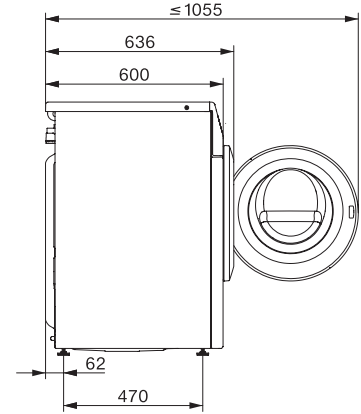

WED164 WCS 9kg
 W1 front-loader washing machine
 with Miele@home and 9 kg load size for smart performance.

EAN: 4002516619444 / Material number: 12149030 / Old Material Number: 11ED1641GB

Wash programmes	
Cottons (coloureds)	•
Minimum iron	•
Delicates	•
Shirts	•
Woollens (hand-washable)	•
Express 20	•
Dark garments / Denim	•
Outerwear	•
Proofing	•
Drain / Spin	•
ECO 40-60	•
Washing extras	
Short	•
Pre-wash	•
Water plus	•
Additional rinse cycle	•
Pre-ironing with steam	•
Buzzer	•
Quality	
Counterweights made of cast iron	•
Safety	
Water protection system	Watercontrol-System
Safety lock	•
PIN-Code	•
Technical data	
Dimensions in mm (width)	596
Dimensions in mm (height)	850
Dimensions in mm (depth)	636
Appliance depth in mm with opened door	1054
Appliance depth excluding door (for building-under) in mm	600
Weight in kg	85
Total rated load in kW	2.10-2.40
Voltage in V	220-240
Fuse rating in A	13
Frequency in Hz	50
Length of supply lead in m	2

WED164 WCS 9kg

W1 front-loader washing machine

with Miele@home and 9 kg load size for smart performance.

W1 installation drawing, slanted facia or straight facia, measures in mm

W1 drawing, slanted facia or straight facia, measures in mm

W1 drawing, slanted facia or straight facia, measures in mm

W1 drawing, slanted facia or straight facia, measures in mm