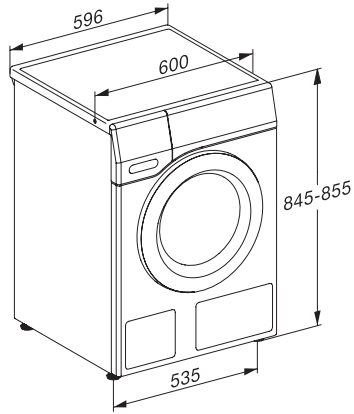

WED164 WCS 9kg
 W1 front-loader washing machine
 with Miele@home and 9 kg load size for smart performance.

EAN: 4002516619444 / Material number: 12149030 / Old Material Number: 11ED1641GB

Wash programmes	
Cottons (coloureds)	•
Minimum iron	•
Delicates	•
Shirts	•
Woollens (hand-washable)	•
Express 20	•
Dark garments / Denim	•
Outerwear	•
Proofing	•
Drain / Spin	•
ECO 40-60	•
Washing extras	
Short	•
Pre-wash	•
Water plus	•
Additional rinse cycle	•
Pre-ironing with steam	•
Buzzer	•
Quality	
Counterweights made of cast iron	•
Safety	
Water protection system	Watercontrol-System
Safety lock	•
PIN-Code	•
Technical data	
Dimensions in mm (width)	596
Dimensions in mm (height)	850
Dimensions in mm (depth)	636
Appliance depth in mm with opened door	1054
Appliance depth excluding door (for building-under) in mm	600
Weight in kg	85
Total rated load in kW	2.10-2.40
Voltage in V	220-240
Fuse rating in A	13
Frequency in Hz	50
Length of supply lead in m	2

WED164 WCS 9kg

W1 front-loader washing machine

with Miele@home and 9 kg load size for smart performance.

W1 installation drawing, slanted facia or straight facia, measures in mm

W1 drawing, slanted facia or straight facia, measures in mm