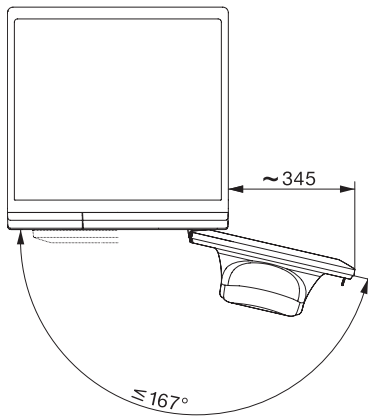

WED164 WCS 9kg
 W1 front-loader washing machine
 with Miele@home and 9 kg load size for smart performance.

EAN: 4002516619444 / Material number: 12149030 / Old Material Number: 11ED1641GB

Wash programmes	
Cottons (coloureds)	•
Minimum iron	•
Delicates	•
Shirts	•
Woollens (hand-washable)	•
Express 20	•
Dark garments / Denim	•
Outerwear	•
Proofing	•
Drain / Spin	•
ECO 40-60	•
Washing extras	
Short	•
Pre-wash	•
Water plus	•
Additional rinse cycle	•
Pre-ironing with steam	•
Buzzer	•
Quality	
Counterweights made of cast iron	•
Safety	
Water protection system	Watercontrol-System
Safety lock	•
PIN-Code	•
Technical data	
Dimensions in mm (width)	596
Dimensions in mm (height)	850
Dimensions in mm (depth)	636
Appliance depth in mm with opened door	1054
Appliance depth excluding door (for building-under) in mm	600
Weight in kg	85
Total rated load in kW	2.10-2.40
Voltage in V	220-240
Fuse rating in A	13
Frequency in Hz	50
Length of supply lead in m	2

WED164 WCS 9kg

W1 front-loader washing machine

with Miele@home and 9 kg load size for smart performance.

W1 installation drawing, slanted facia or straight facia, measures in mm

W1 drawing, slanted facia or straight facia, measures in mm

W1 drawing, slanted facia or straight facia, measures in mm

W1 drawing, slanted facia or straight facia, measures in mm