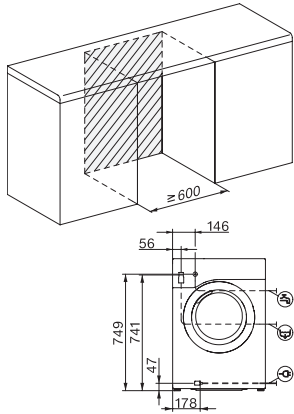

WED164 WCS 9kg
 W1 front-loader washing machine
 with Miele@home and 9 kg load size for smart performance.

EAN: 4002516619444 / Material number: 12149030 / Old Material Number: 11ED1641GB

Wash programmes	
Cottons (coloureds)	•
Minimum iron	•
Delicates	•
Shirts	•
Woollens (hand-washable)	•
Express 20	•
Dark garments / Denim	•
Outerwear	•
Proofing	•
Drain / Spin	•
ECO 40-60	•
Washing extras	
Short	•
Pre-wash	•
Water plus	•
Additional rinse cycle	•
Pre-ironing with steam	•
Buzzer	•
Quality	
Counterweights made of cast iron	•
Safety	
Water protection system	Watercontrol-System
Safety lock	•
PIN-Code	•
Technical data	
Dimensions in mm (width)	596
Dimensions in mm (height)	850
Dimensions in mm (depth)	636
Appliance depth in mm with opened door	1054
Appliance depth excluding door (for building-under) in mm	600
Weight in kg	85
Total rated load in kW	2.10-2.40
Voltage in V	220-240
Fuse rating in A	13
Frequency in Hz	50
Length of supply lead in m	2

WED164 WCS 9kg

W1 front-loader washing machine

with Miele@home and 9 kg load size for smart performance.

W1 installation drawing, slanted facia or straight facia, measures in mm

W1 drawing, slanted facia or straight facia, measures in mm

W1 drawing, slanted facia or straight facia, measures in mm

W1 drawing, slanted facia or straight facia, measures in mm